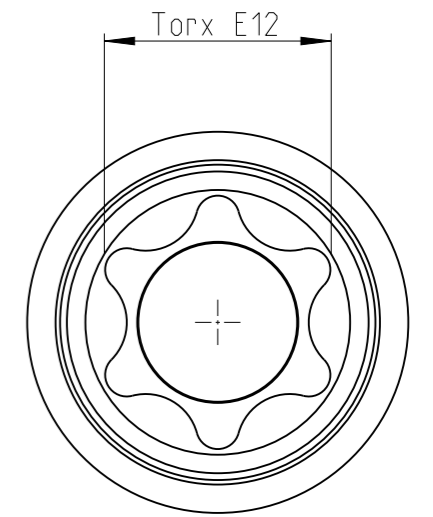

ASSEMBLY	4027107362	Status	Released	Rev. / Iter	1.1
DRAWING	4027107362	Status		Rev. / Iter	1.1

proprietary document. Not to be used in any way without our consent.

**SALTUS**

Name	Nut STR-HEXE1/4"-L50-E12-R-M
Designation	4027 1073 62