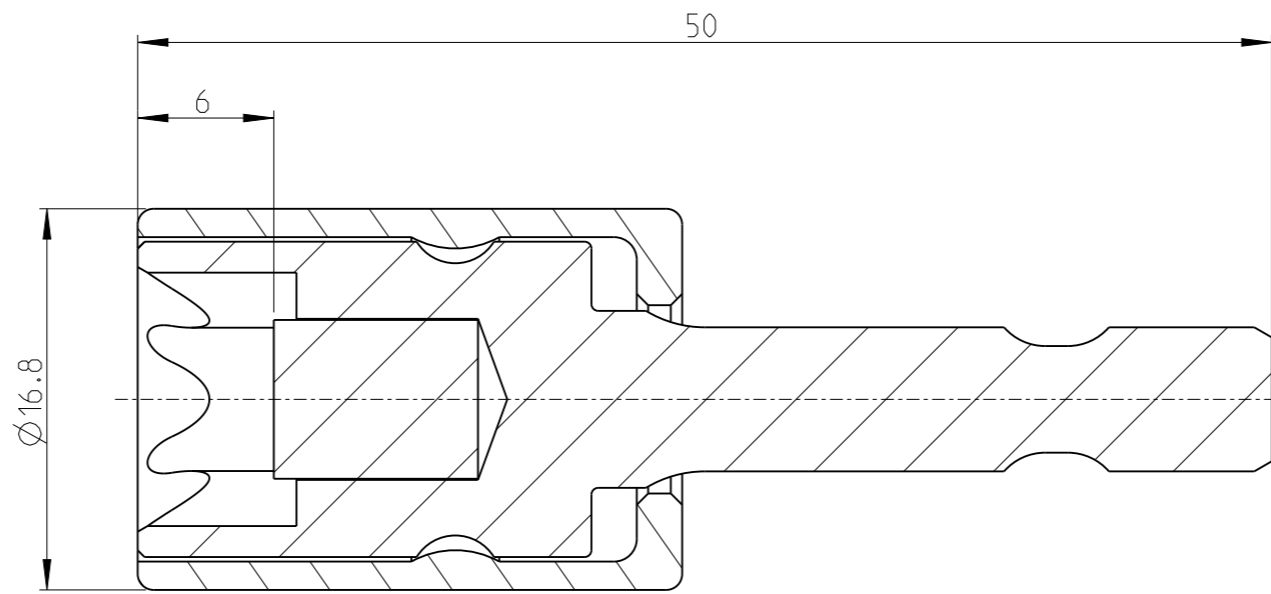

ASSEMBLY	4027107362	Status	Released	Rev. / Iter	1.1
DRAWING	4027107362	Status		Rev. / Iter	1.1

proprietary document. Not to be used in any way without our consent.

**SALTUS**

Name	Nut STR-HEXE1/4"-L50-E12-R-M
Designation	4027 1073 62