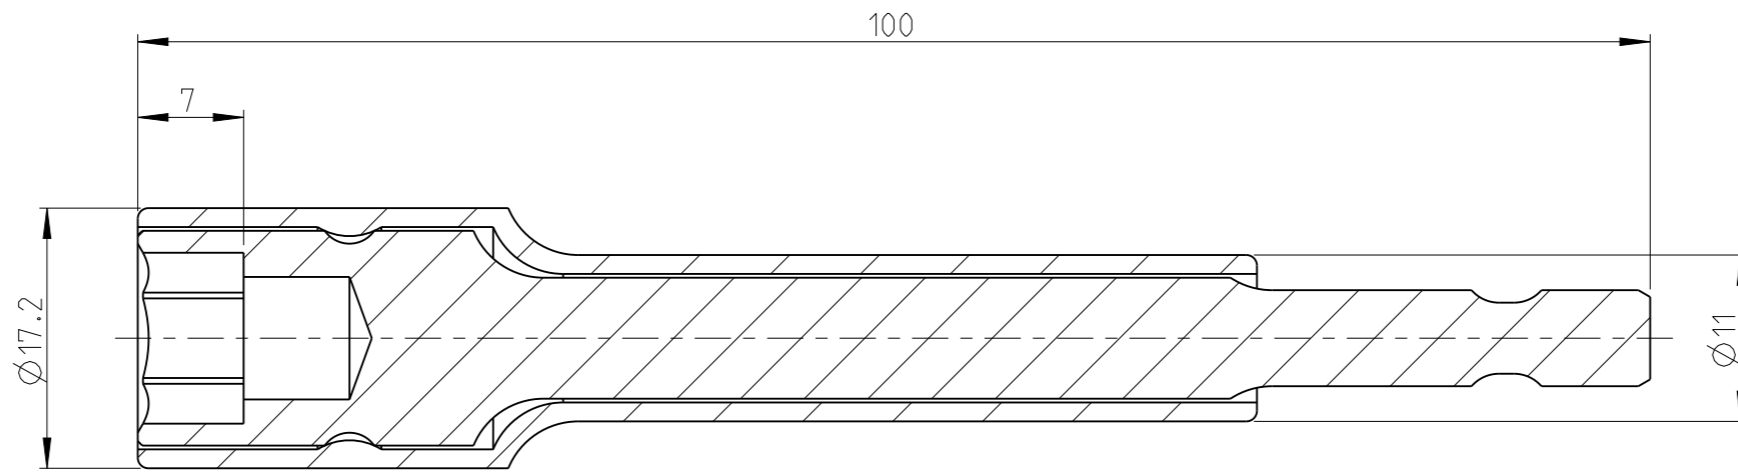

ASSEMBLY	40271074-10	Status	Released	Rev. #	0.0
DRAWING	40271074-10	Status		Rev. #	0.0

3:2

proprietary document. Not to be used in any way without our consent.

SALTUS

Name	NutStr-HEXE1/4"-L100-HEX10-R
Designation	4027 1074 10