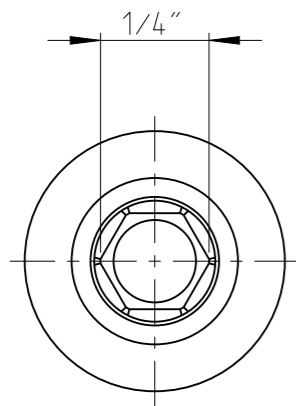

ASSEMBLY	40271074-10	Status	Released	Rev. #	0.0
DRAWING	40271074-10	Status		Rev. #	0.0

3:2

proprietary document. Not to be used in any way without our consent.

SALTUS

Name	NutStr-HEXE1/4"-L100-HEX10-R
Designation	4027 1074 10