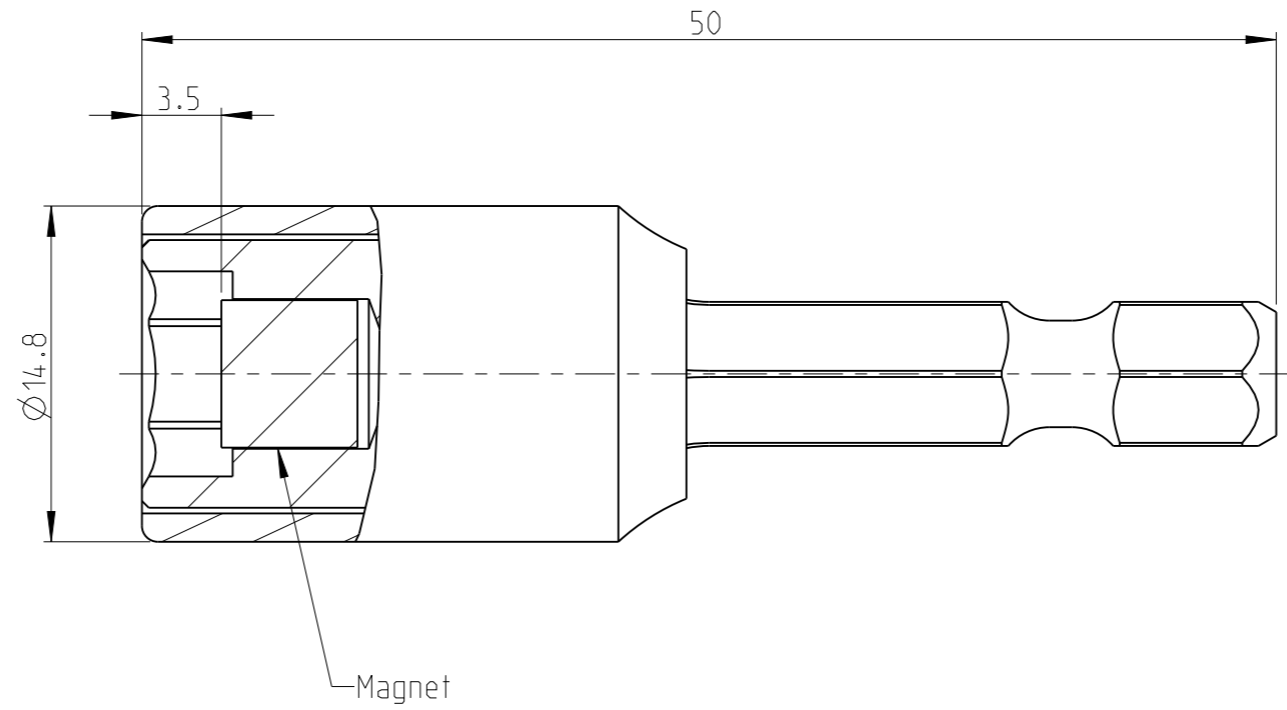

ASSEMBLY	4027107708	Status Released	Rev. 1.2
DRAWING	4027107708	Status	Rev. 1.2

proprietary document. Not to be used in any way without our consent.

SALTUS

Name	Nut STR-HEXE1/4"-L50-HEX8-M-R
Designation	4027 1077 08