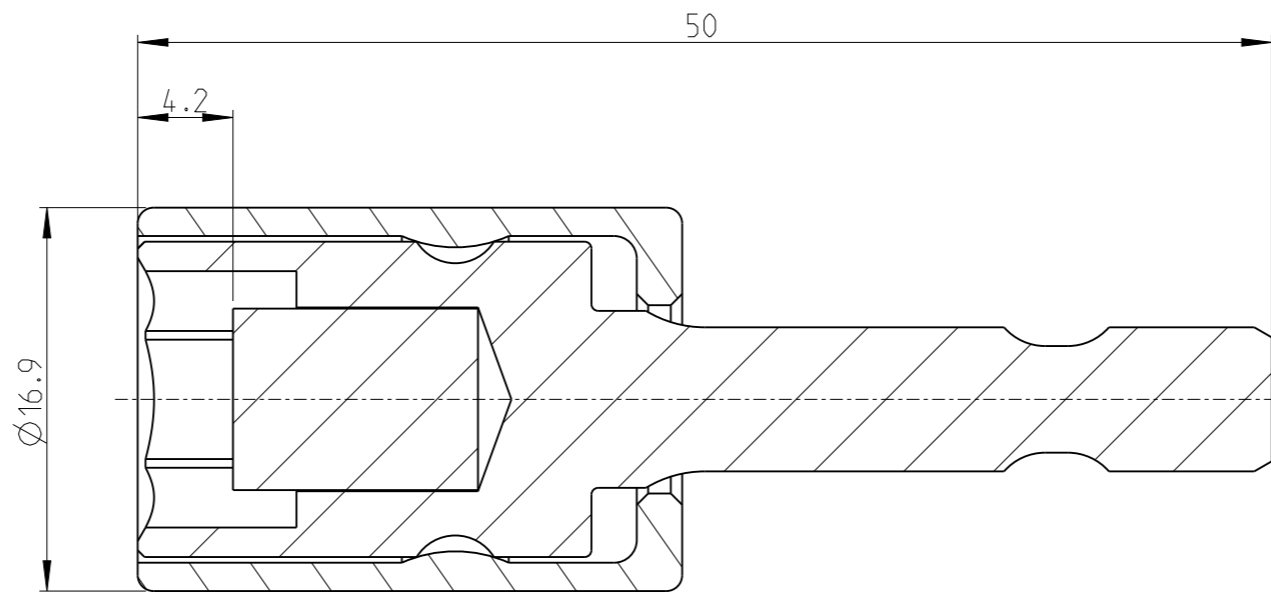

ASSEMBLY	4027107710	Status	Released	Rev. / Iter	1.2
DRAWING	4027107710	Status		Rev. / Iter	1.2

proprietary document. Not to be used in any way without our consent.

**SALTUS**

Name	Nut STR-HEXE1/4"-L50-HEX10-M-R
Designation	4027 1077 10