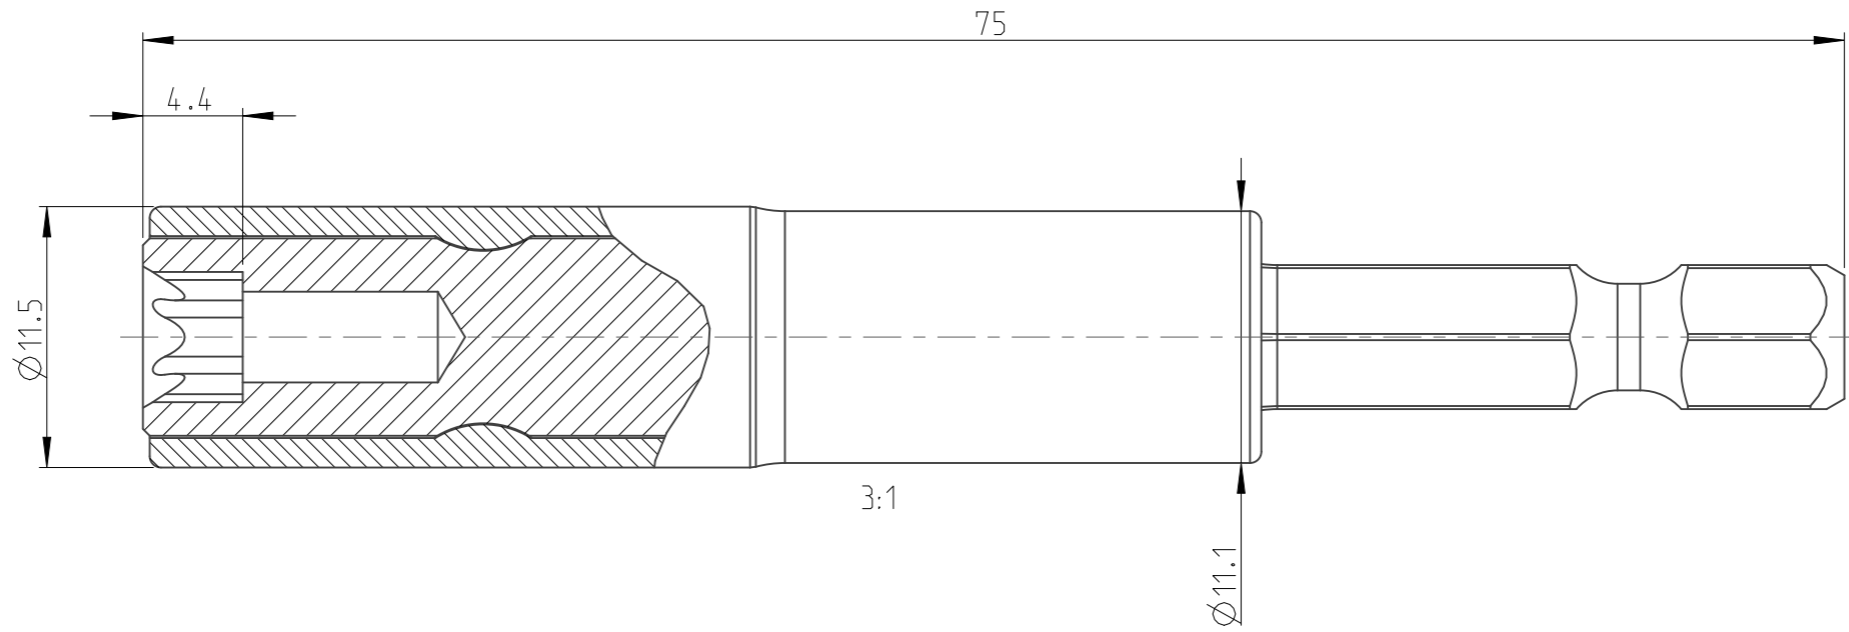

ASSEMBLY	4027108006	Status	Released	Rev./Iter	1.1
DRAWING	4027108006	Status		Rev./Iter	1.1

proprietary document. Not to be used in any way without our consent.

**SALTUS**

Name	Nut setter-HEXE1/4"-L75-E6-R
Designation	4027 1080 06