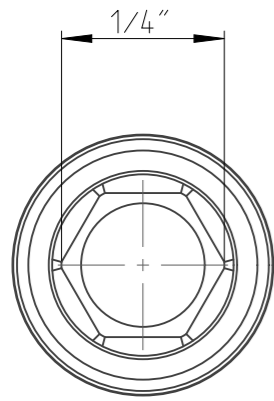

ASSEMBLY	4027108006	Status	Released	Rev./Iter	1.1
DRAWING	4027108006	Status		Rev./Iter	1.1

proprietary document. Not to be used in any way without our consent.

**SALTUS**

Name	Nut setter-HEXE1/4"-L75-E6-R
Designation	4027 1080 06