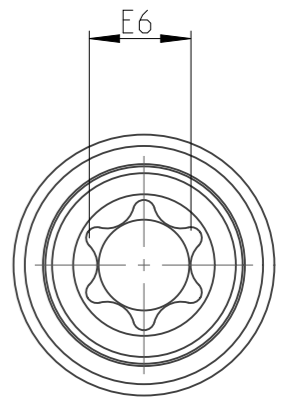

ASSEMBLY	4027108006	Status	Released	Rev./Iter	1.1
DRAWING	4027108006	Status		Rev./Iter	1.1

proprietary document. Not to be used in any way without our consent.

**SALTUS**

Name	Nut setter-HEXE1/4"-L75-E6-R
Designation	4027 1080 06