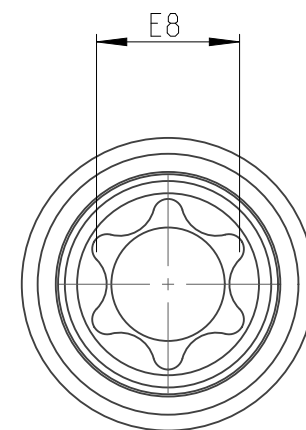

ASSEMBLY	4027108008	Status	Released	Rev. / Iter	1.1
DRAWING	4027108008	Status		Rev. / Iter	1.2

proprietary document. Not to be used in any way without our consent.

SALTUS

Name	Nut setter-HEXE1/4"-L75-E8-R
Designation	4027 1080 08