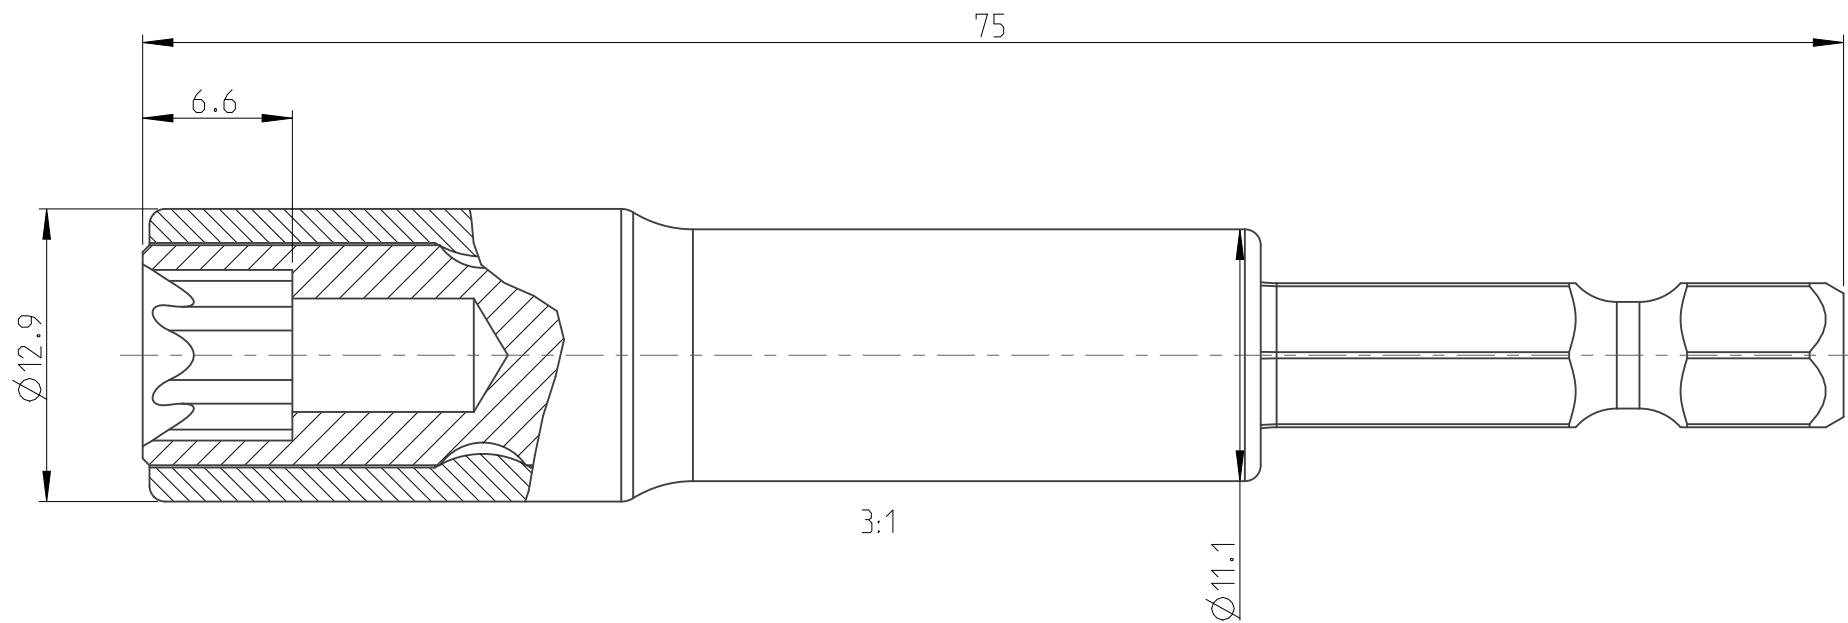

ASSEMBLY	4027108008	Status	Released	Rev. / Iter	1.1
DRAWING	4027108008	Status		Rev. / Iter	1.2

proprietary document. Not to be used in any way without our consent.

SALTUS

Name	Nut setter-HEXE1/4"-L75-E8-R
Designation	4027 1080 08