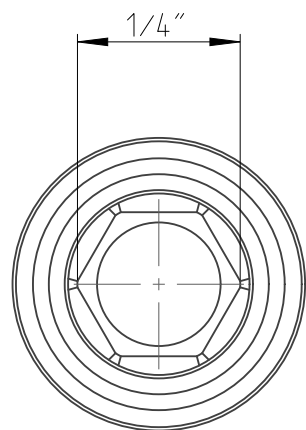

ASSEMBLY	4027108008	Status	Released	Rev. / Iter	1.1
DRAWING	4027108008	Status		Rev. / Iter	1.2

proprietary document. Not to be used in any way without our consent.

SALTUS

Name	Nut setter-HEXE1/4"-L75-E8-R
Designation	4027 1080 08