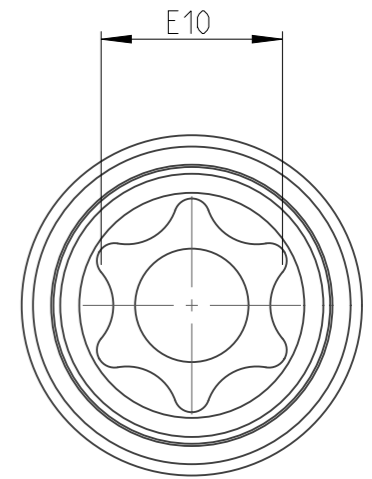

ASSEMBLY	4027108010	Status	Released	Rev. / Iter	1.1
DRAWING	4027108010	Status		Rev. / Iter	1.2

3:2

proprietary document. Not to be used in any way without our consent.

SALTUS

Name	Nut setter-HEXE1/4"-L75-E10-R
Designation	4027 1080 10