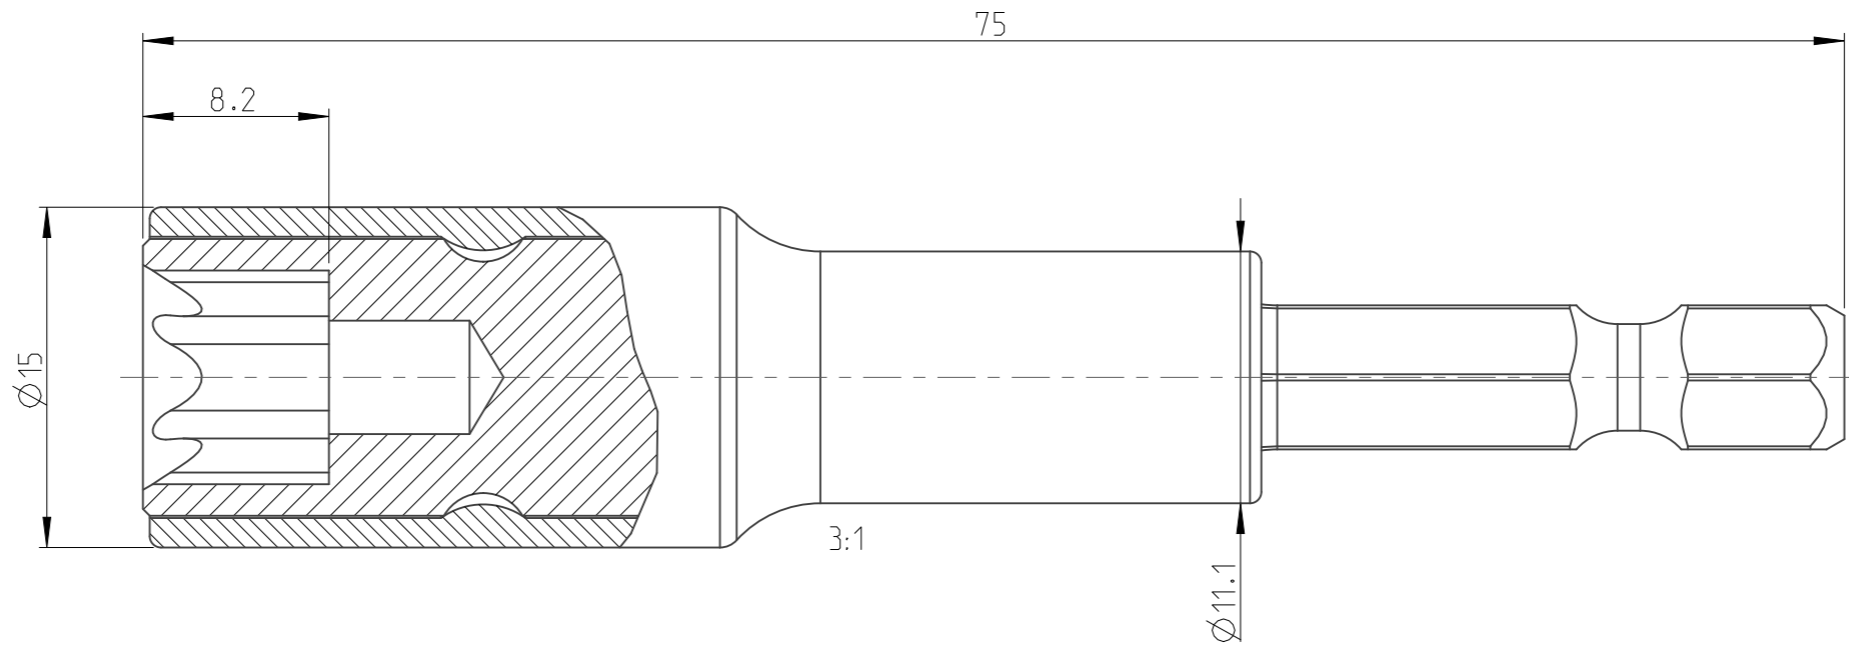

ASSEMBLY	4027108010	Status	Released	Rev. / Iter	1.1
DRAWING	4027108010	Status		Rev. / Iter	1.2

3:2

proprietary document. Not to be used in any way without our consent.

SALTUS

Name	Nut setter-HEXE1/4"-L75-E10-R
Designation	4027 1080 10