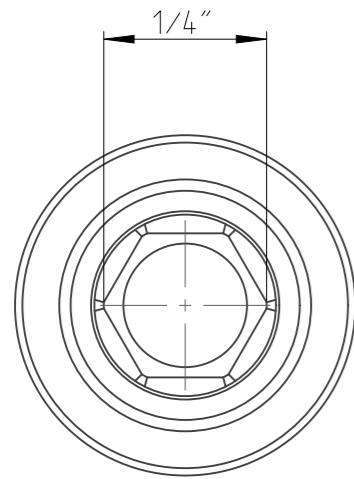

ASSEMBLY	4027108010	Status	Released	Rev. / Iter	1.1
DRAWING	4027108010	Status		Rev. / Iter	1.2

3:2

proprietary document. Not to be used in any way without our consent.

SALTUS

Name	Nut setter-HEXE1/4"-L75-E10-R
Designation	4027 1080 10