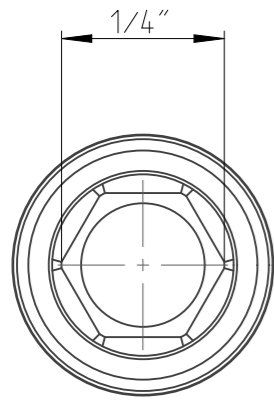

ASSEMBLY	4027108056	Status	Released	Rev./Iter	2.1
DRAWING	4027108056	Status		Rev./Iter	2.1

proprietary document. Not to be used in any way without our consent.

SALTUS

Name	Nut setter-HEXE1/4"-L75-E6-M-R
Designation	4027 1080 56