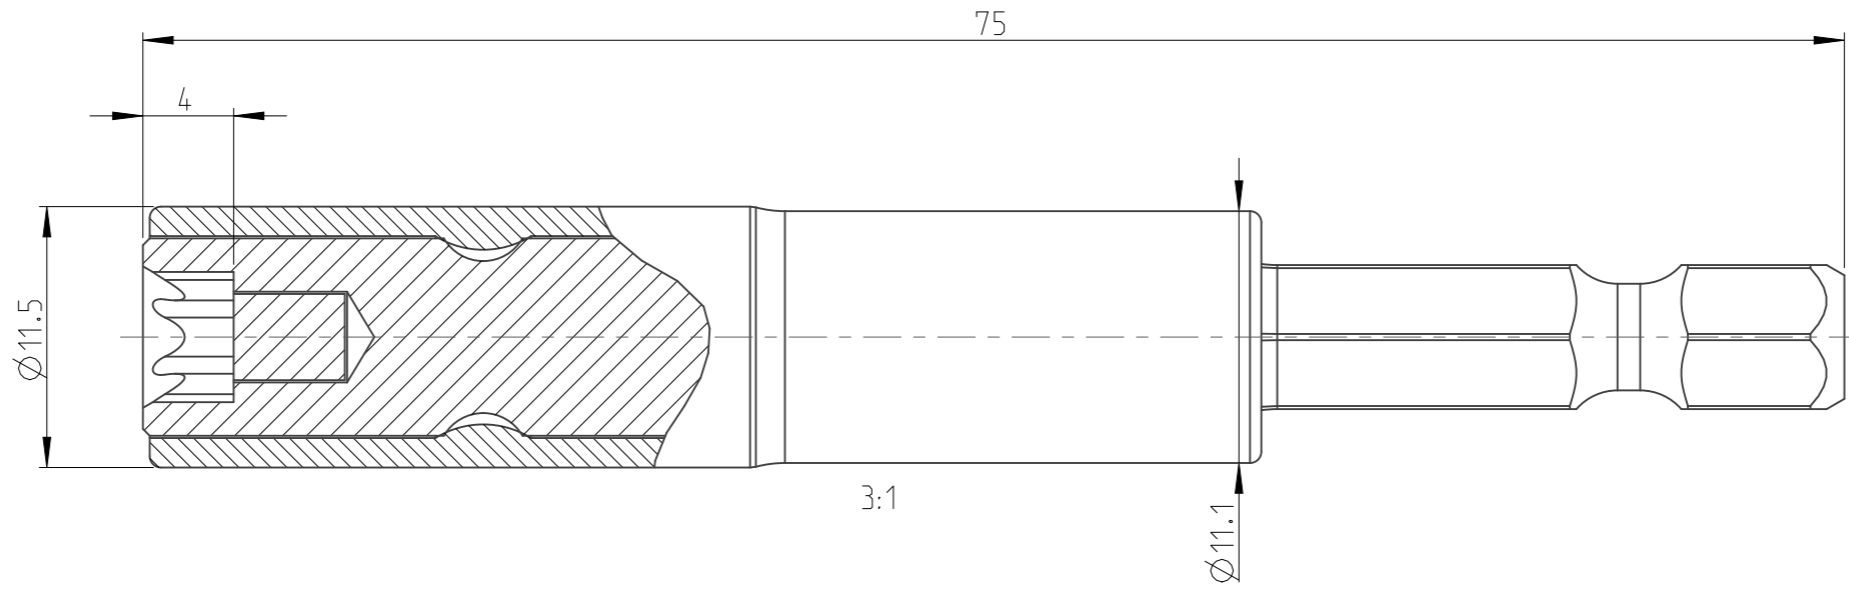

ASSEMBLY	4027108056	Status	Released	Rev./Iter	2.1
DRAWING	4027108056	Status		Rev./Iter	2.1

proprietary document. Not to be used in any way without our consent.

SALTUS

Name	Nut setter-HEXE1/4"-L75-E6-M-R
Designation	4027 1080 56