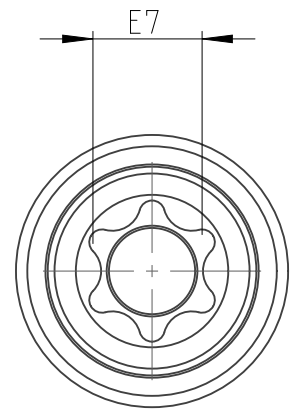

ASSEMBLY	4027108057	Status Released	Rev. 2.1
DRAWING	4027108057	Status	Rev. 2.2

proprietary document. Not to be used in any way without our consent.

**SALTUS**

Name	Nut setter-HEXE1/4"-L75-E7-M-R
Designation	4027 1080 57