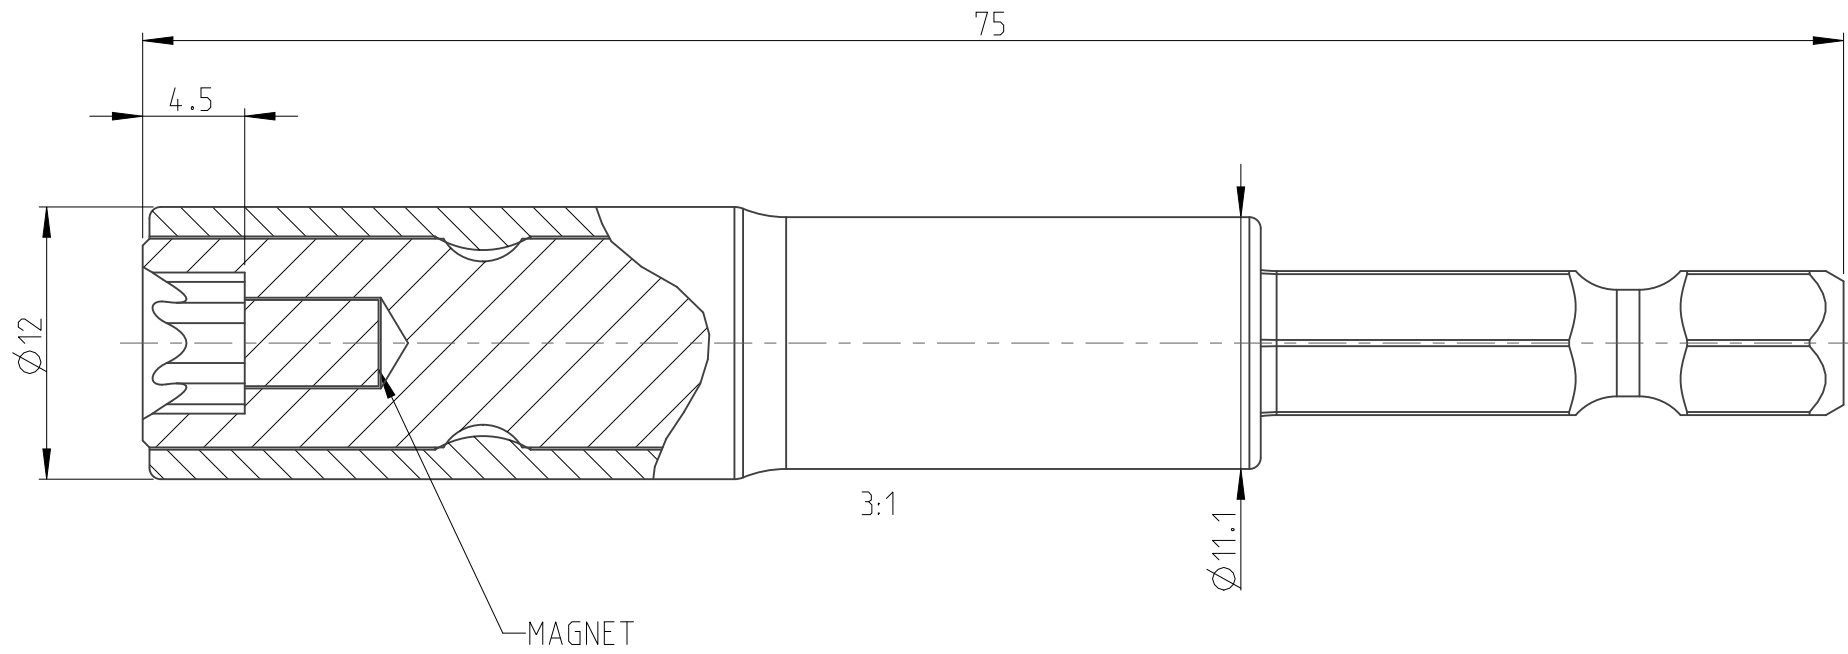

ASSEMBLY	4027108057	Status Released	Rev. 2.1
DRAWING	4027108057	Status	Rev. 2.2

proprietary document. Not to be used in any way without our consent.

**SALTUS**

Name	Nut setter-HEXE1/4"-L75-E7-M-R
Designation	4027 1080 57