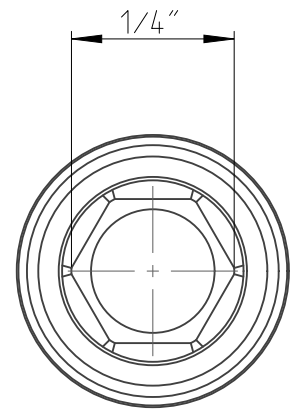

ASSEMBLY	4027108057	Status Released	Rev. 2.1
DRAWING	4027108057	Status	Rev. 2.2

proprietary document. Not to be used in any way without our consent.

**SALTUS**

Name	Nut setter-HEXE1/4"-L75-E7-M-R
Designation	4027 1080 57