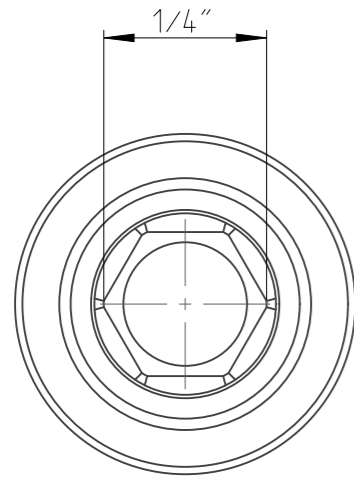

ASSEMBLY	4027108060	Status	Released	Rev. / Iter	1.1
DRAWING	4027108060	Status		Rev. / Iter	1.1

3:2

proprietary document. Not to be used in any way without our consent.

**SALTUS**

Name	Nut STR-HEXE1/4"-L75-E10-M-R
Designation	4027 1080 60