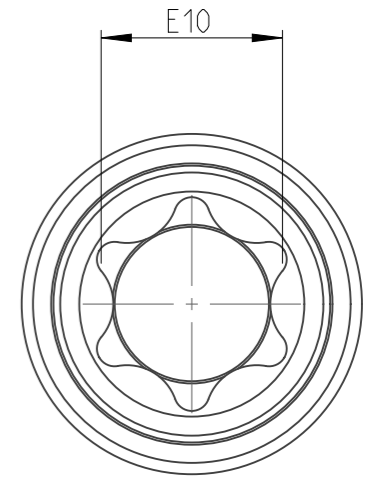

ASSEMBLY	4027108060	Status	Released	Rev. / Iter	1.1
DRAWING	4027108060	Status		Rev. / Iter	1.1

3:2

proprietary document. Not to be used in any way without our consent.

**SALTUS**

Name	Nut STR-HEXE1/4"-L75-E10-M-R
Designation	4027 1080 60