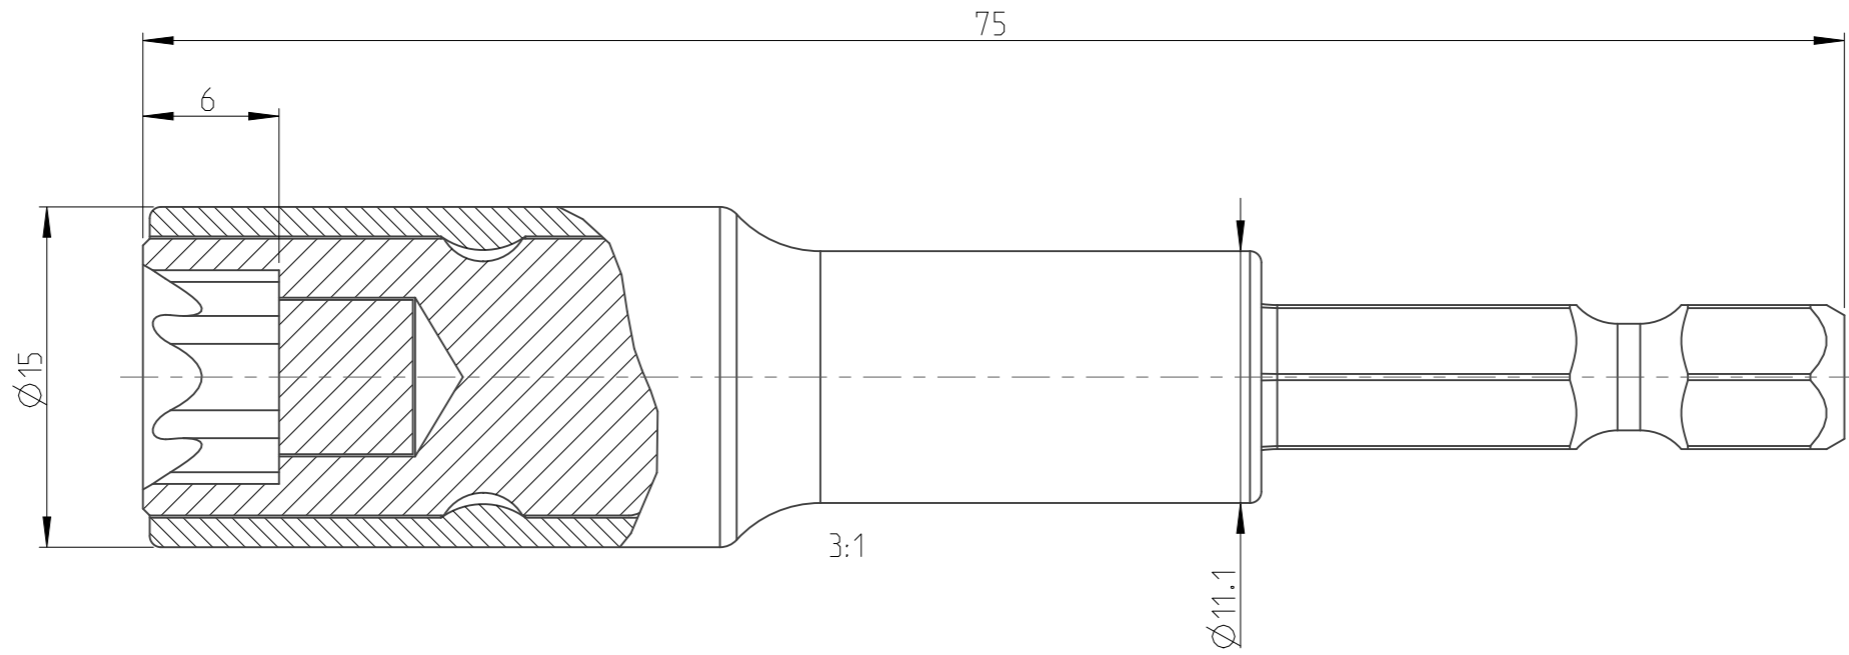

ASSEMBLY	4027108060	Status	Released	Rev. / Iter	1.1
DRAWING	4027108060	Status		Rev. / Iter	1.1

3:2

proprietary document. Not to be used in any way without our consent.

**SALTUS**

Name	Nut STR-HEXE1/4"-L75-E10-M-R
Designation	4027 1080 60