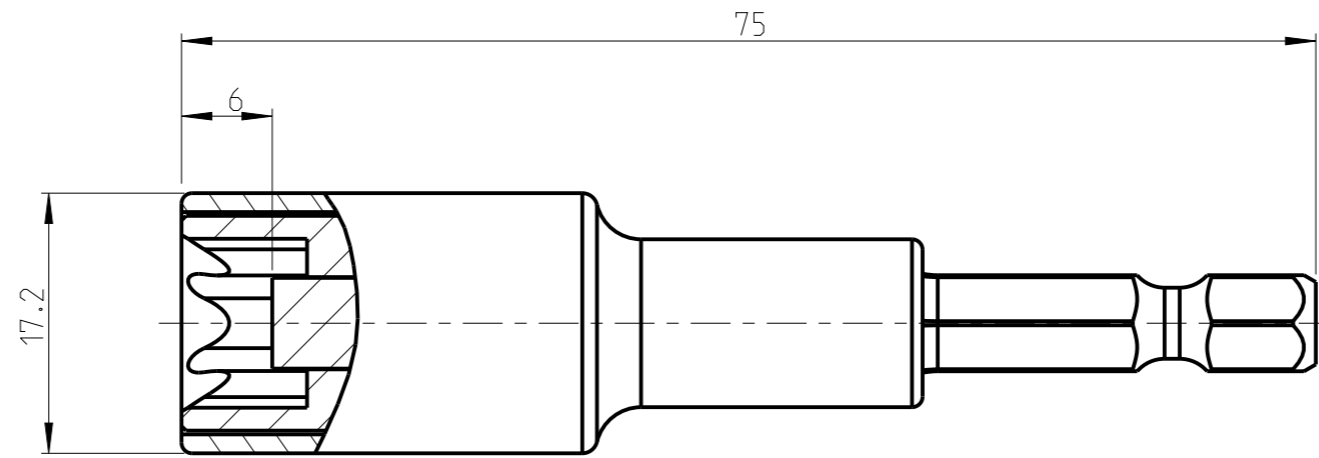

| | | | | | |
|----------|------------|--------|----------|-------------|-----|
| ASSEMBLY | 4027108062 | Status | Released | Rev. / Iter | 1.1 |
| DRAWING | 4027108062 | Status | | Rev. / Iter | 1.1 |

3:2

proprietary document. Not to be used in any way without our consent.

SALTUS

| | |
|-------------|------------------------------|
| Name | Nut STR-HEXE1/4"-L75-E12-M-R |
| Designation | 4027 1080 62 |