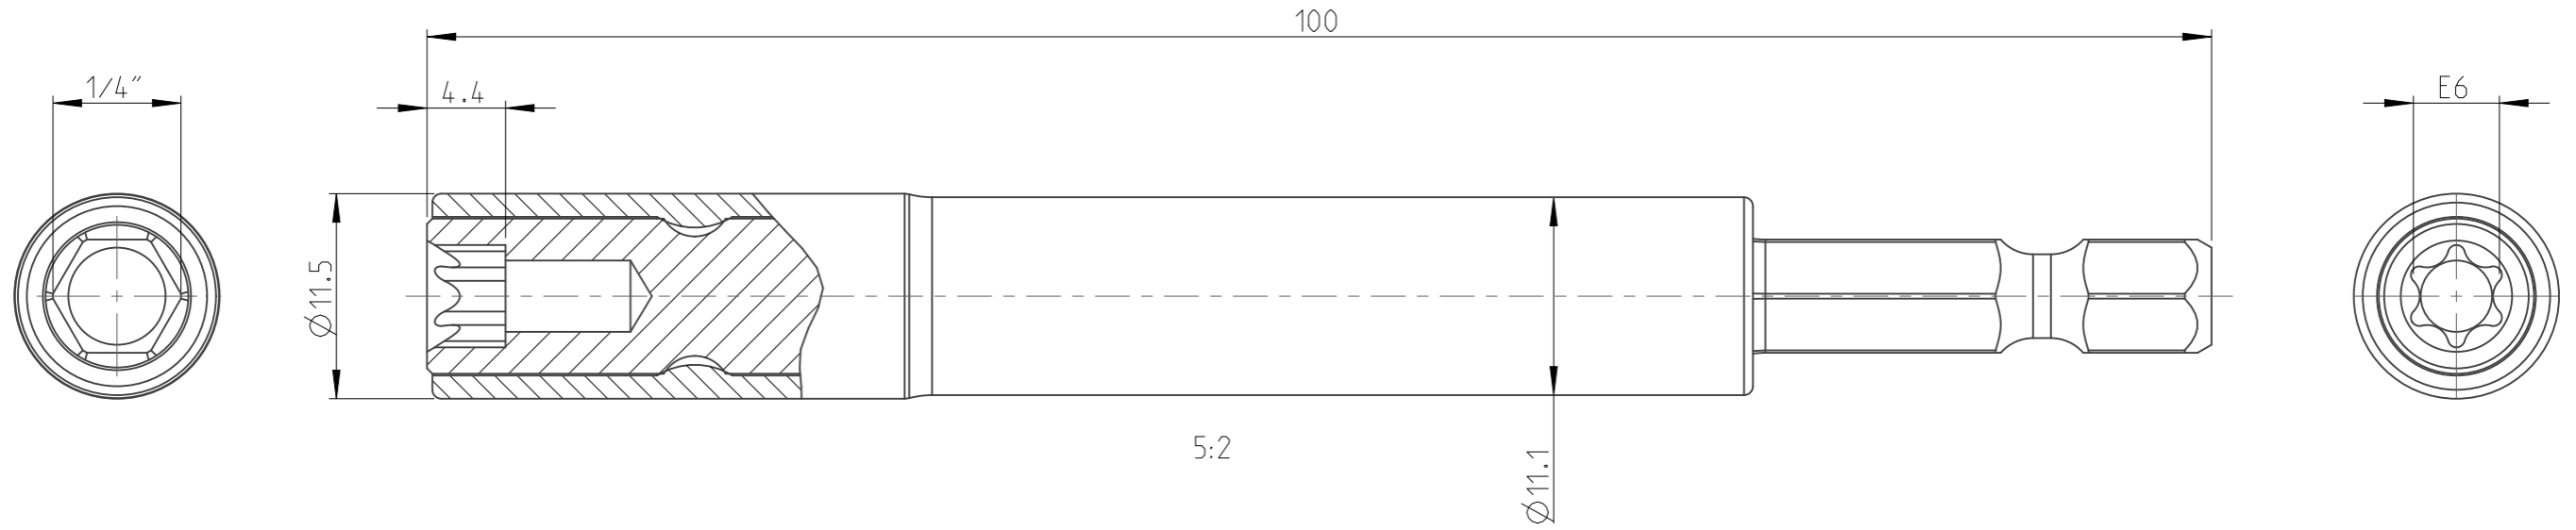

ASSEMBLY	4027108306	Status	Released	Rev. / Iter	1.1
DRAWING	4027108306	Status		Rev. / Iter	1.1

proprietary document. Not to be used in any way without our consent.

**SALTUS**

Name	Nut setter-HEXE1/4"-L100-E6-R
Designation	4027 1083 06