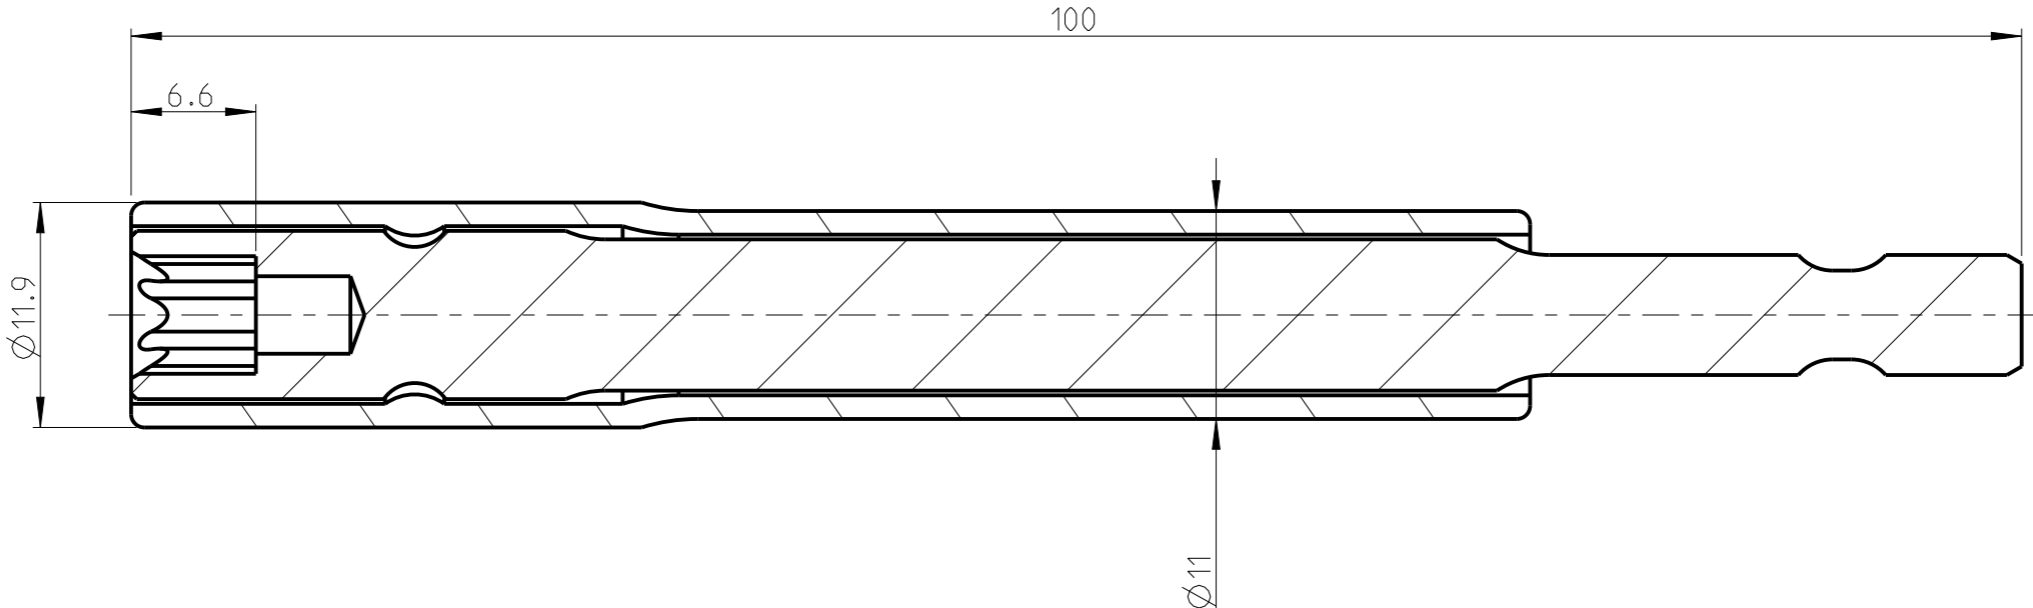

ASSEMBLY	4027108307	Status	Released	Rev. / Iter	1.1
DRAWING	4027108307	Status		Rev. / Iter	1.1

2:1

proprietary document. Not to be used in any way without our consent.

SALTUS

Name	Nut setter-HEXE1/4"-L100-E7-R
Designation	4027 1083 07