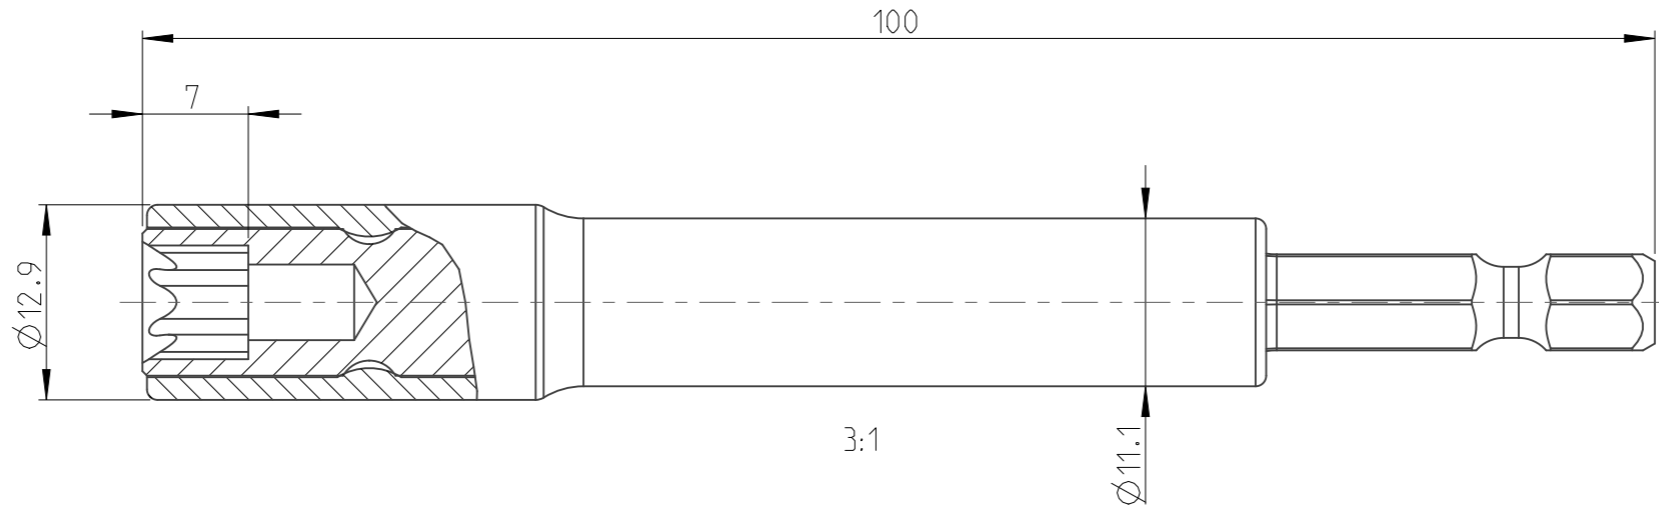

ASSEMBLY	4027108308	Status	Released	Rev. / Iter	2.1
DRAWING	4027108308	Status		Rev. / Iter	2.2

proprietary document. Not to be used in any way without our consent.

SALTUS	Name	Nut setter-HEXE1/4"-L100-E8-R
	Designation	4027 1083 08