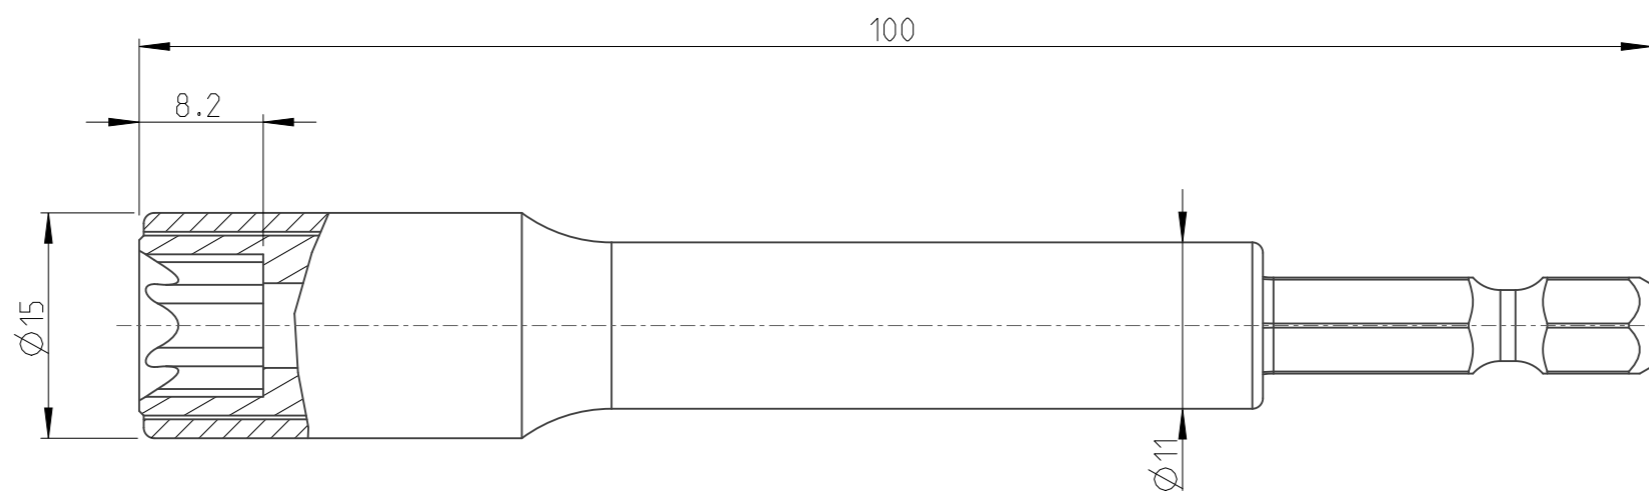

ASSEMBLY	4027108310	Status	Released	Rev. / Iter	2.1
DRAWING	4027108310	Status		Rev. / Iter	2.1

proprietary document. Not to be used in any way without our consent.

SALTUS

Name
Nut setter-HEXE1/4"-L100-E10-R