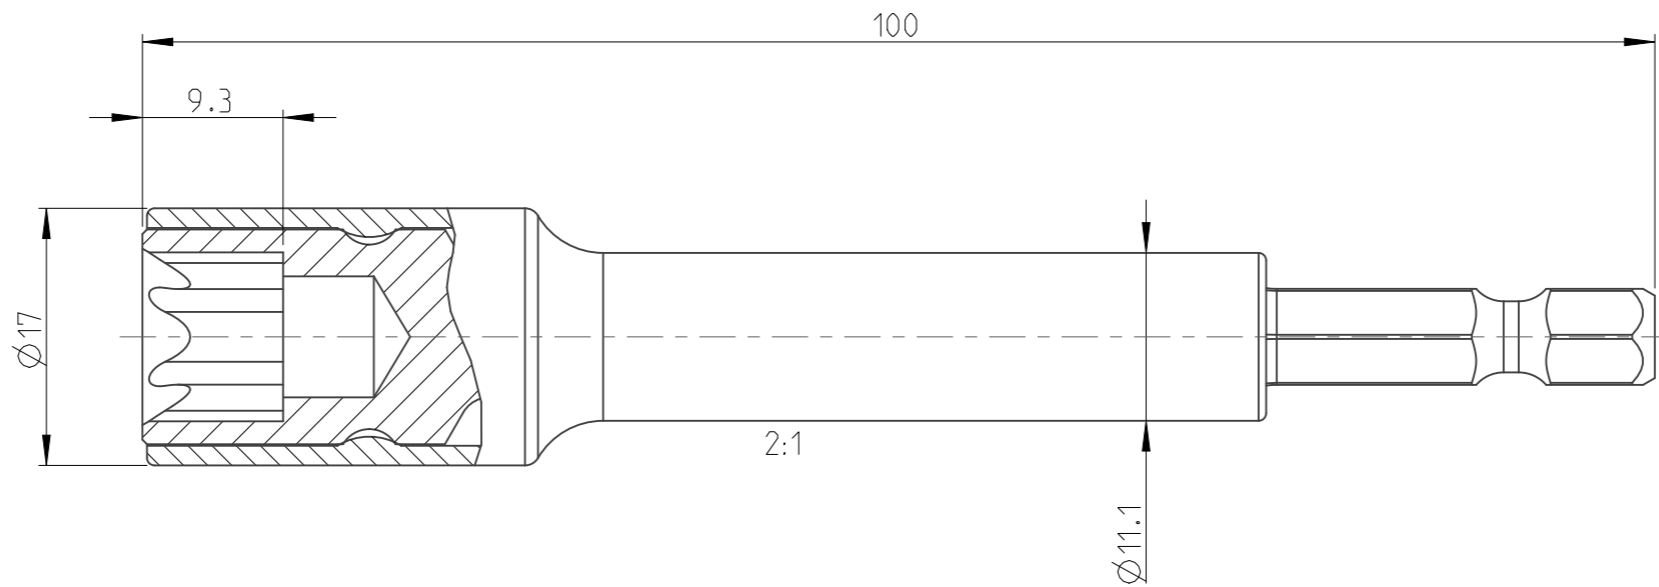

ASSEM	4027108312	Status	Released	Rev./Iter	1.1
Drawing	4027108312	Status		Rev./Iter	1.2

proprietary document. Not to be used in any way without our consent.

SALTUS

Name
Nut setter-HEXE1/4"-L100-E12-R

Designation
4027 1083 12