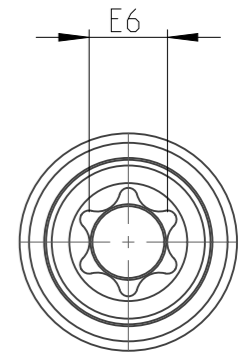

ASSEMBLY	4027108356	Status	Released	Rev. / Iter	1.1
DRAWING	4027108356	Status		Rev. / Iter	1.1

proprietary document. Not to be used in any way without our consent.

**SALTUS**

Name	Nut STR-HEXE1/4"-L100-E6-M-R
Designation	4027 1083 56