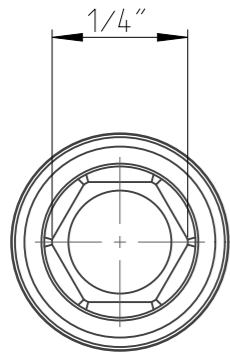

ASSEMBLY	4027108356	Status	Released	Rev. / Iter	1.1
DRAWING	4027108356	Status		Rev. / Iter	1.1

proprietary document. Not to be used in any way without our consent.

**SALTUS**

Name	Nut STR-HEXE1/4"-L100-E6-M-R
Designation	4027 1083 56