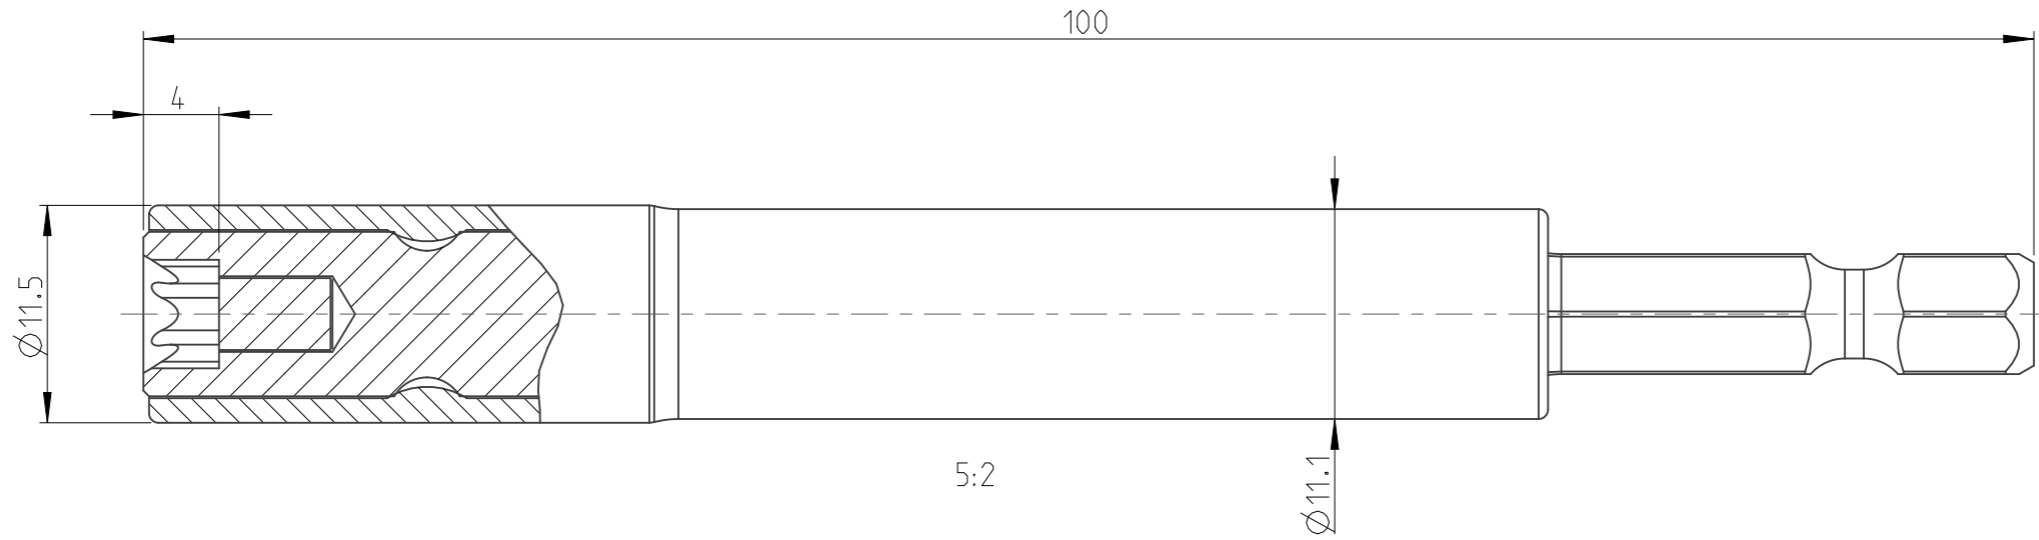

ASSEMBLY	4027108356	Status	Released	Rev. / Iter	1.1
DRAWING	4027108356	Status		Rev. / Iter	1.1

proprietary document. Not to be used in any way without our consent.

**SALTUS**

Name	Nut STR-HEXE1/4"-L100-E6-M-R
Designation	4027 1083 56