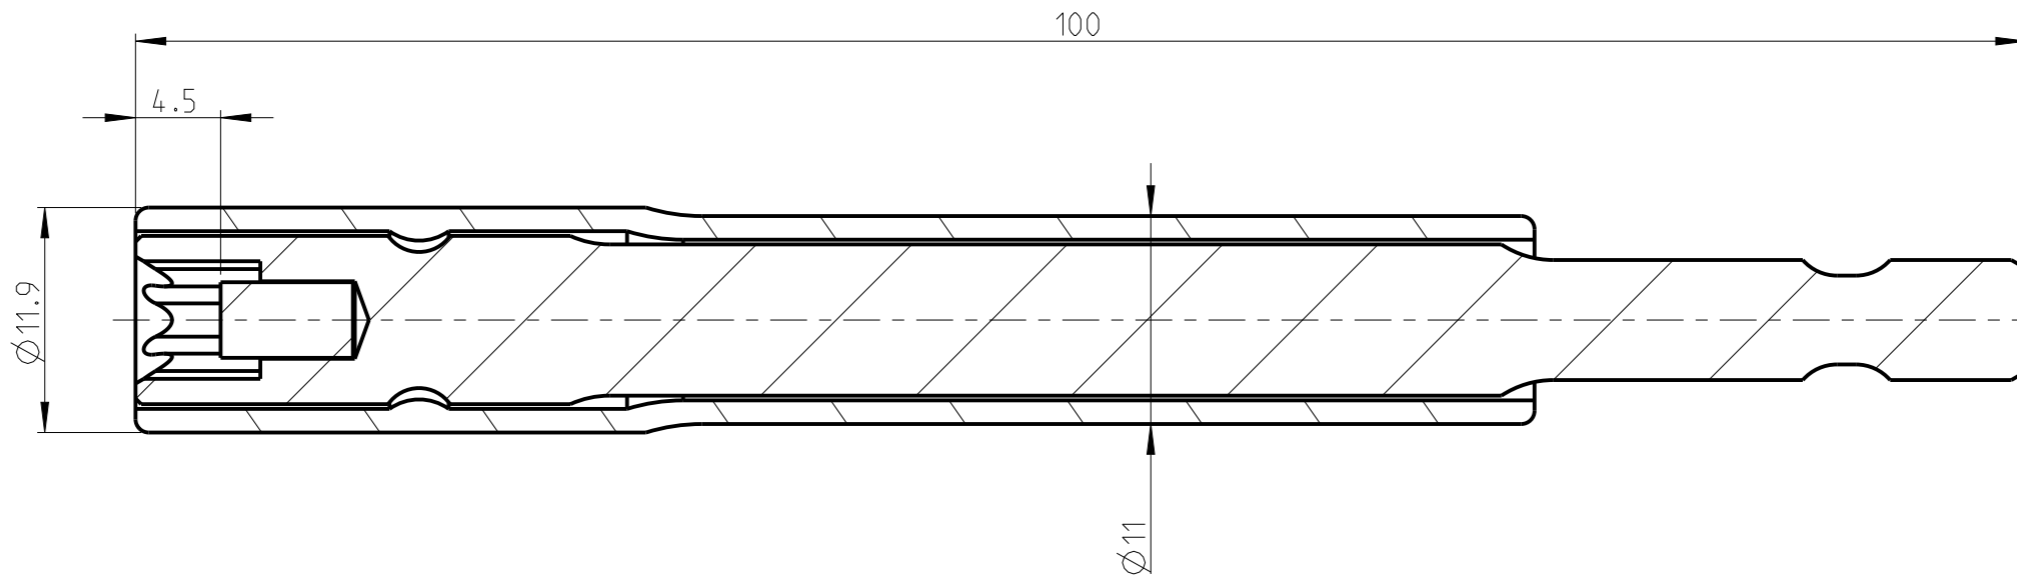

ASSEMBLY	4027108357	Status	Released	Rev. / Iter	1.1
DRAWING	4027108357	Status		Rev. / Iter	1.1

3:2

proprietary document. Not to be used in any way without our consent.

SALTUS

Name	Nut STR-HEXE1/4"-L100-E7-M-R
Designation	4027 1083 57