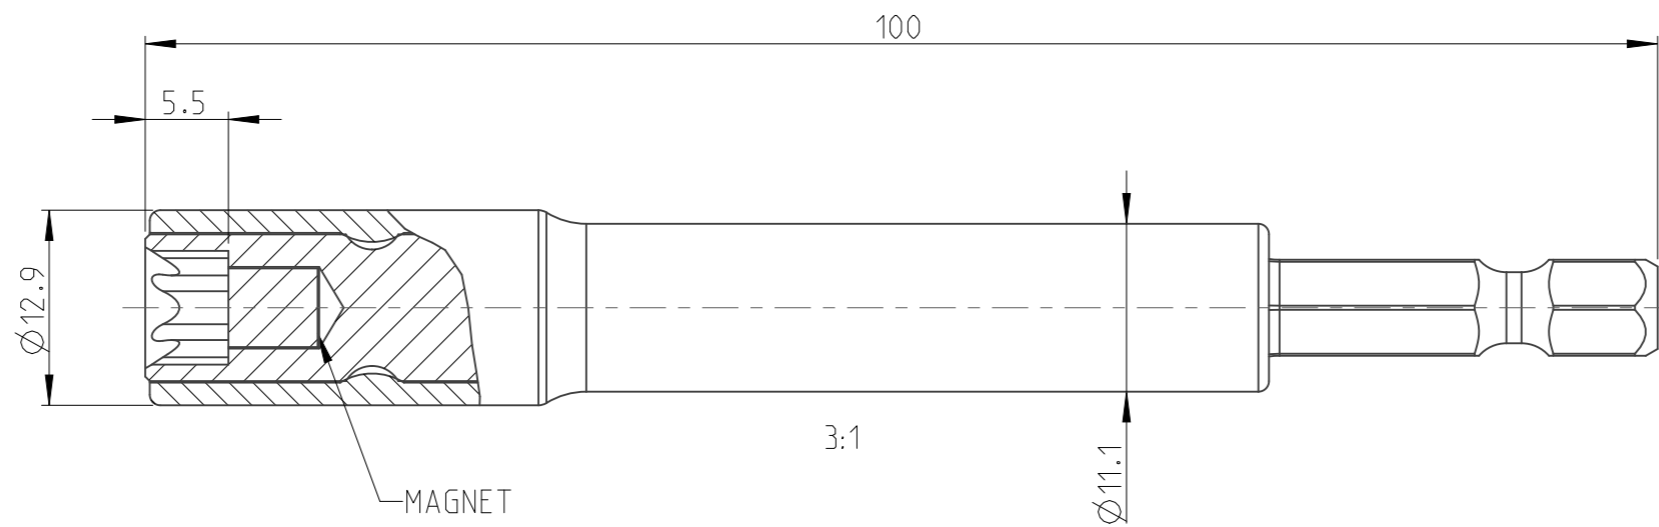

ASSEMBLY	4027108358	Status	Released	Rev. / Iter	1.2
DRAWING	4027108358	Status		Rev. / Iter	1.2

proprietary document. Not to be used in any way without our consent.

SALTUS

Name	Nut STR-HEXE1/4"-L100-E8-M-R
Designation	4027 1083 58