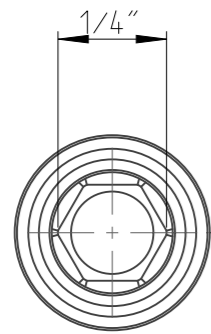

ASSEMBLY	4027108358	Status	Released	Rev. / Iter	1.2
DRAWING	4027108358	Status		Rev. / Iter	1.2

proprietary document. Not to be used in any way without our consent.

SALTUS

Name	Nut STR-HEXE1/4"-L100-E8-M-R
Designation	4027 1083 58