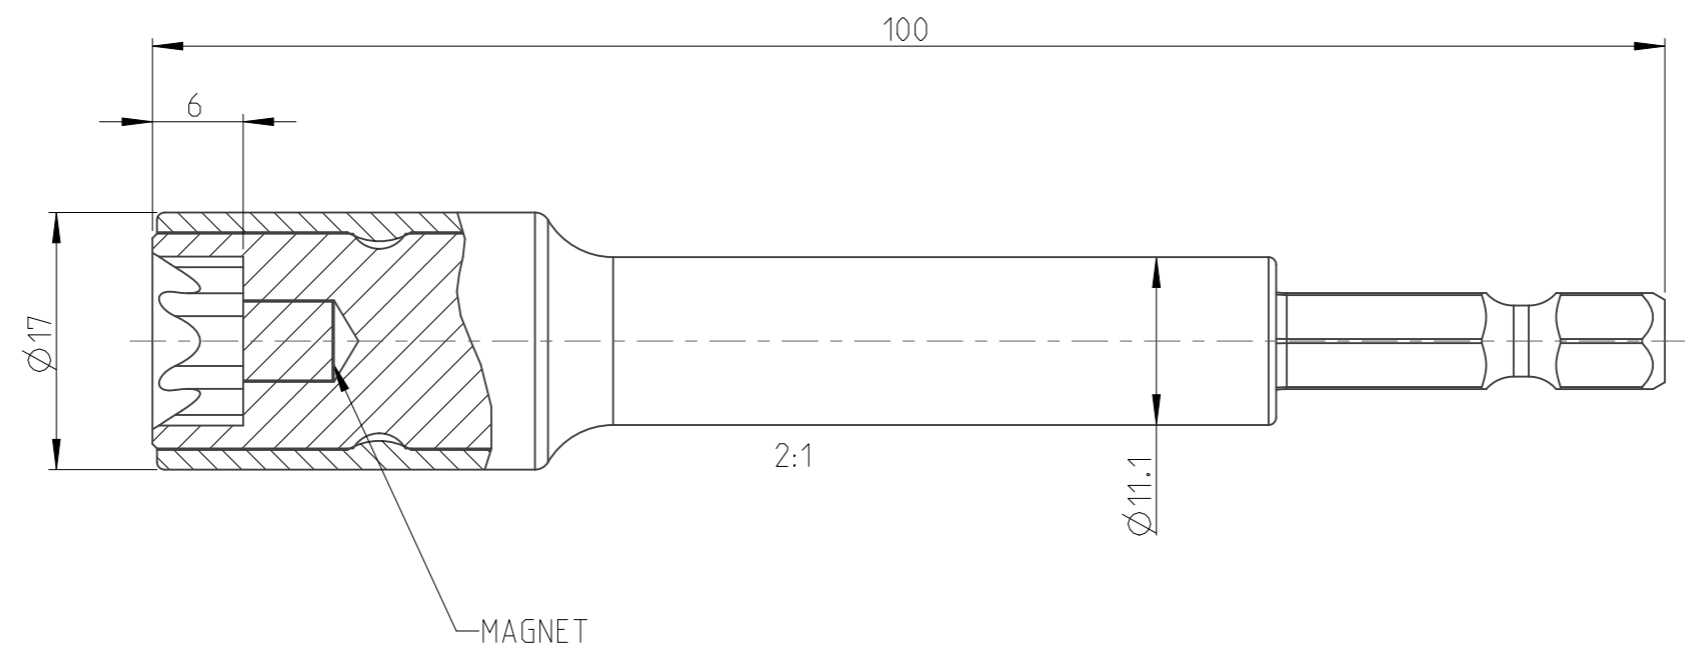

ASSEMBLY	4027108362	Status	Released	Rev. / Iter	1.1
DRAWING	4027108362	Status		Rev. / Iter	1.1

proprietary document. Not to be used in any way without our consent.

SALTUS	Name	Nut STR-HEXE1/4"-L100-E12-M-R
	Designation	4027 1083 62