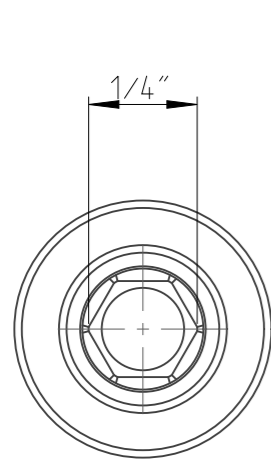

ASSEMBLY	4027108362	Status	Released	Rev. / Iter	1.1
DRAWING	4027108362	Status		Rev. / Iter	1.1

proprietary document. Not to be used in any way without our consent.

SALTUS	Name	Nut STR-HEXE1/4"-L100-E12-M-R
	Designation	4027 1083 62