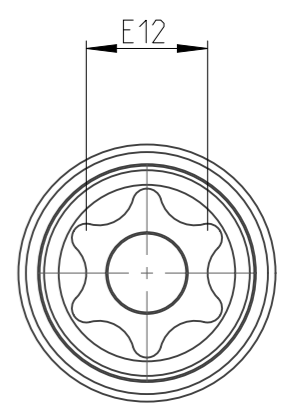

ASSEMBLY	4027108362	Status	Released	Rev. / Iter	1.1
DRAWING	4027108362	Status		Rev. / Iter	1.1

proprietary document. Not to be used in any way without our consent.

SALTUS	Name	Nut STR-HEXE1/4"-L100-E12-M-R
	Designation	4027 1083 62