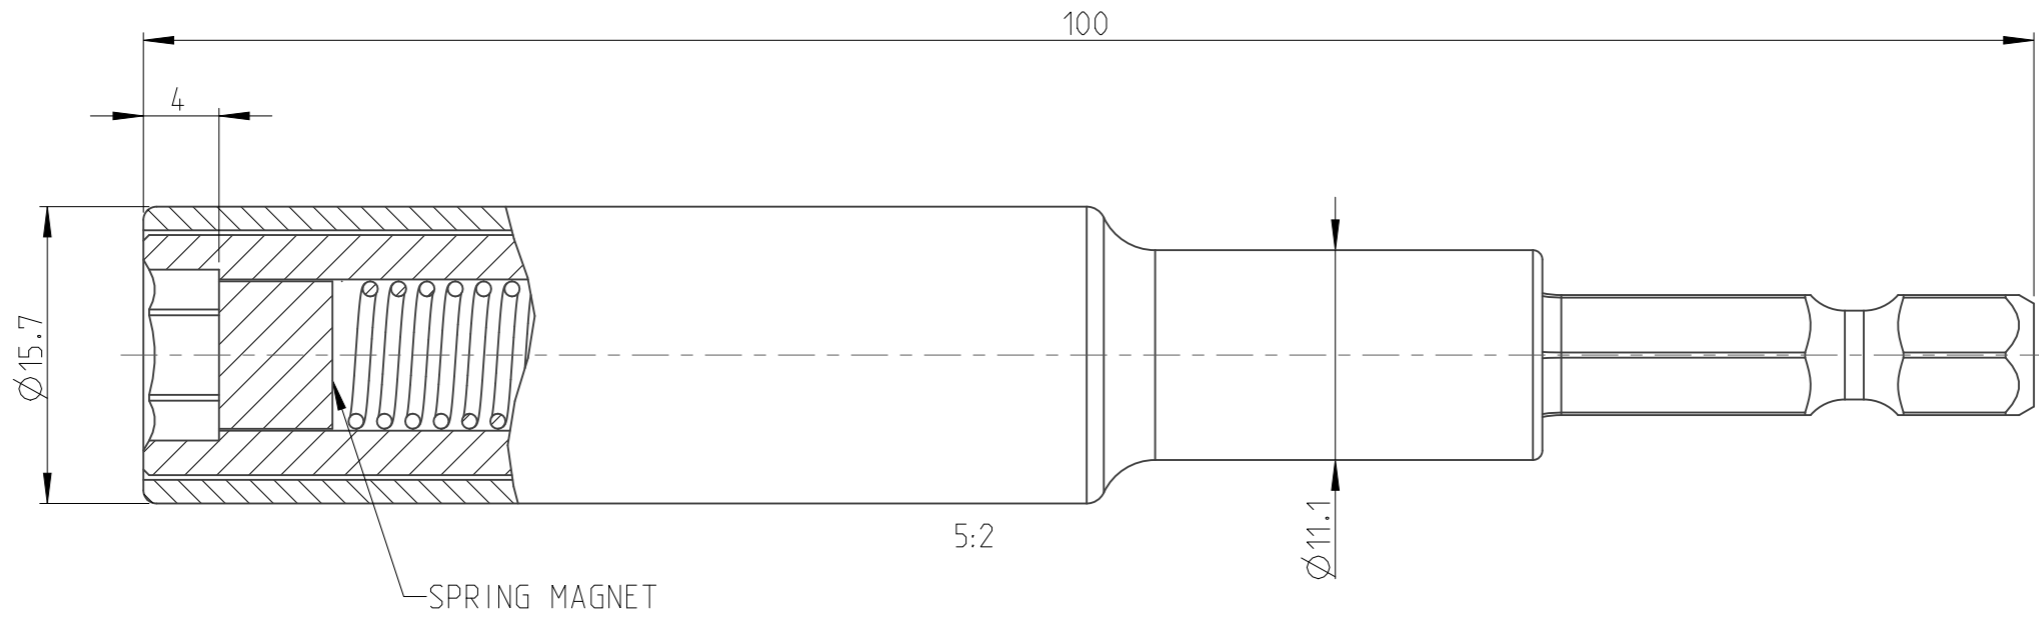

ASSEMBLY	4027108408	Status	Released	Rev./Iter	1.1
DRAWING	4027108408	Status		Rev./Iter	1.1

proprietary document. Not to be used in any way without our consent.

**SALTUS**

Name	Nut S-HEXE1/4"-L100-HEX8-R-SM
Designation	4027 1084 08