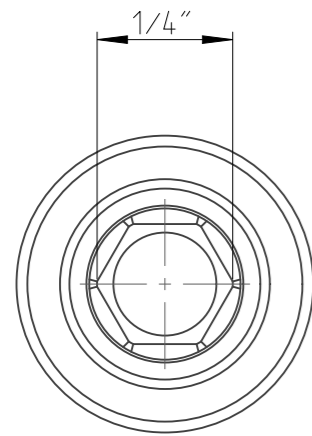

ASSEMBLY	4027108408	Status	Released	Rev./Iter	1.1
DRAWING	4027108408	Status		Rev./Iter	1.1

proprietary document. Not to be used in any way without our consent.

**SALTUS**

Name	Nut S-HEXE1/4"-L100-HEX8-R-SM
Designation	4027 1084 08