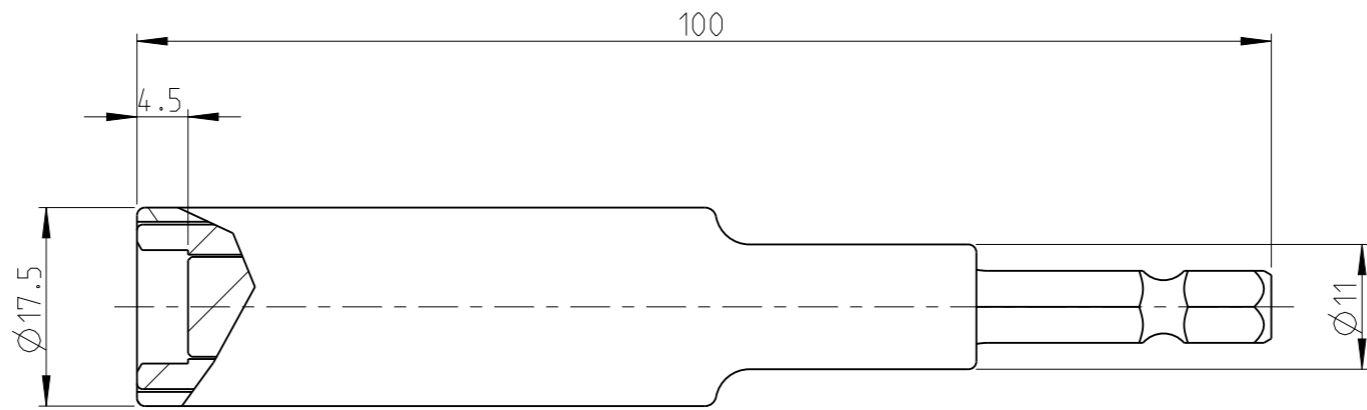

| | | | | | |
|----------|-------------|--------|----------|-------------|-----|
| ASSEMBLY | 40271084-10 | Status | Released | Rev. / Iter | 0.4 |
| DRAWING | 40271084-10 | Status | | Rev. / Iter | 0.4 |

proprietary document. Not to be used in any way without our consent.

SALTUS

| | |
|-------------|--------------------------------|
| Name | Nut S-HEXE1/4"-L100-HEX10-R-SM |
| Designation | 4027 1084 10 |