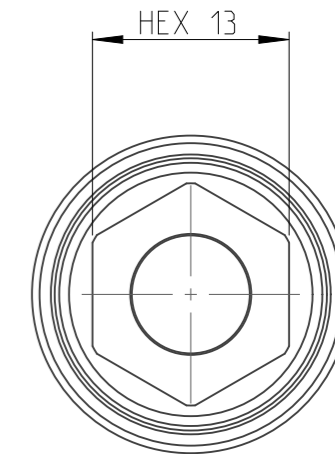

ASSEMBLY	4027108413	Status	Released	Rev. / Iter	1.1
DRAWING	4027108413	Status		Rev. / Iter	1.1

proprietary document. Not to be used in any way without our consent.

SALTUS

Name	Nut S-HEXE1/4"-L100-HEX13-R-SM
Designation	4027 1084 13