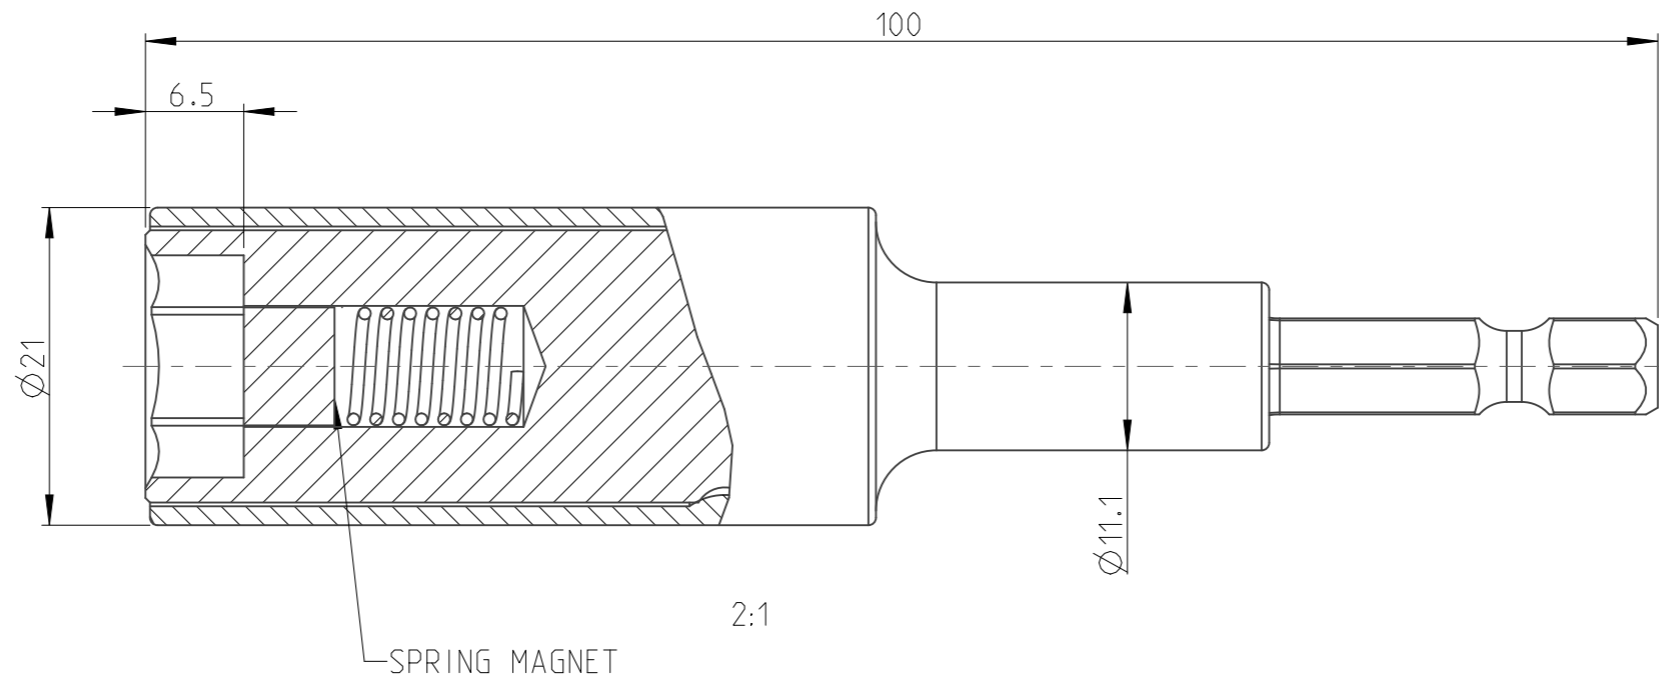

ASSEMBLY	4027108413	Status	Released	Rev. / Iter	1.1
DRAWING	4027108413	Status		Rev. / Iter	1.1

proprietary document. Not to be used in any way without our consent.

SALTUS

Name	Nut S-HEXE1/4"-L100-HEX13-R-SM
Designation	4027 1084 13