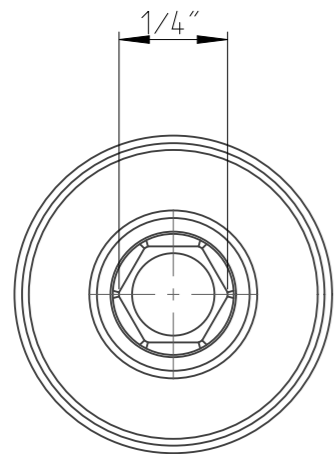

ASSEMBLY	4027108413	Status	Released	Rev. / Iter	1.1
DRAWING	4027108413	Status		Rev. / Iter	1.1

proprietary document. Not to be used in any way without our consent.

SALTUS

Name	Nut S-HEXE1/4"-L100-HEX13-R-SM
Designation	4027 1084 13