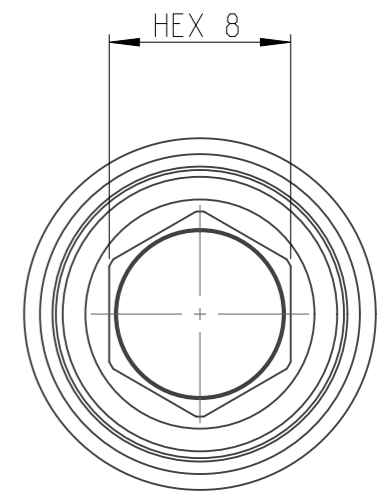

ASSEMBLY	4027108508	Status	Released	Rev. / Iter	1.2
DRAWING	4027108508	Status		Rev. / Iter	1.2

proprietary document. Not to be used in any way without our consent.

SALTUS

Name	Nut STR-HEXE1/4"-L75-HEX8-R-SM
Designation	4027 1085 08