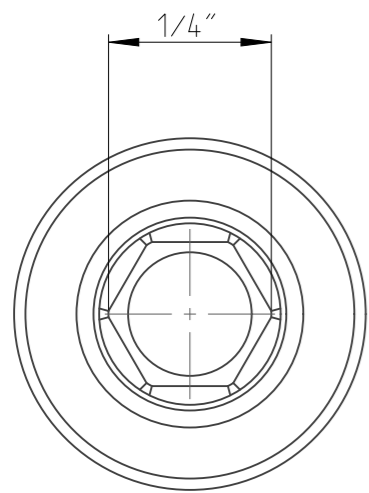

ASSEMBLY	4027108508	Status	Released	Rev. / Iter	1.2
DRAWING	4027108508	Status		Rev. / Iter	1.2

proprietary document. Not to be used in any way without our consent.

SALTUS

Name	Nut STR-HEXE1/4"-L75-HEX8-R-SM
Designation	4027 1085 08