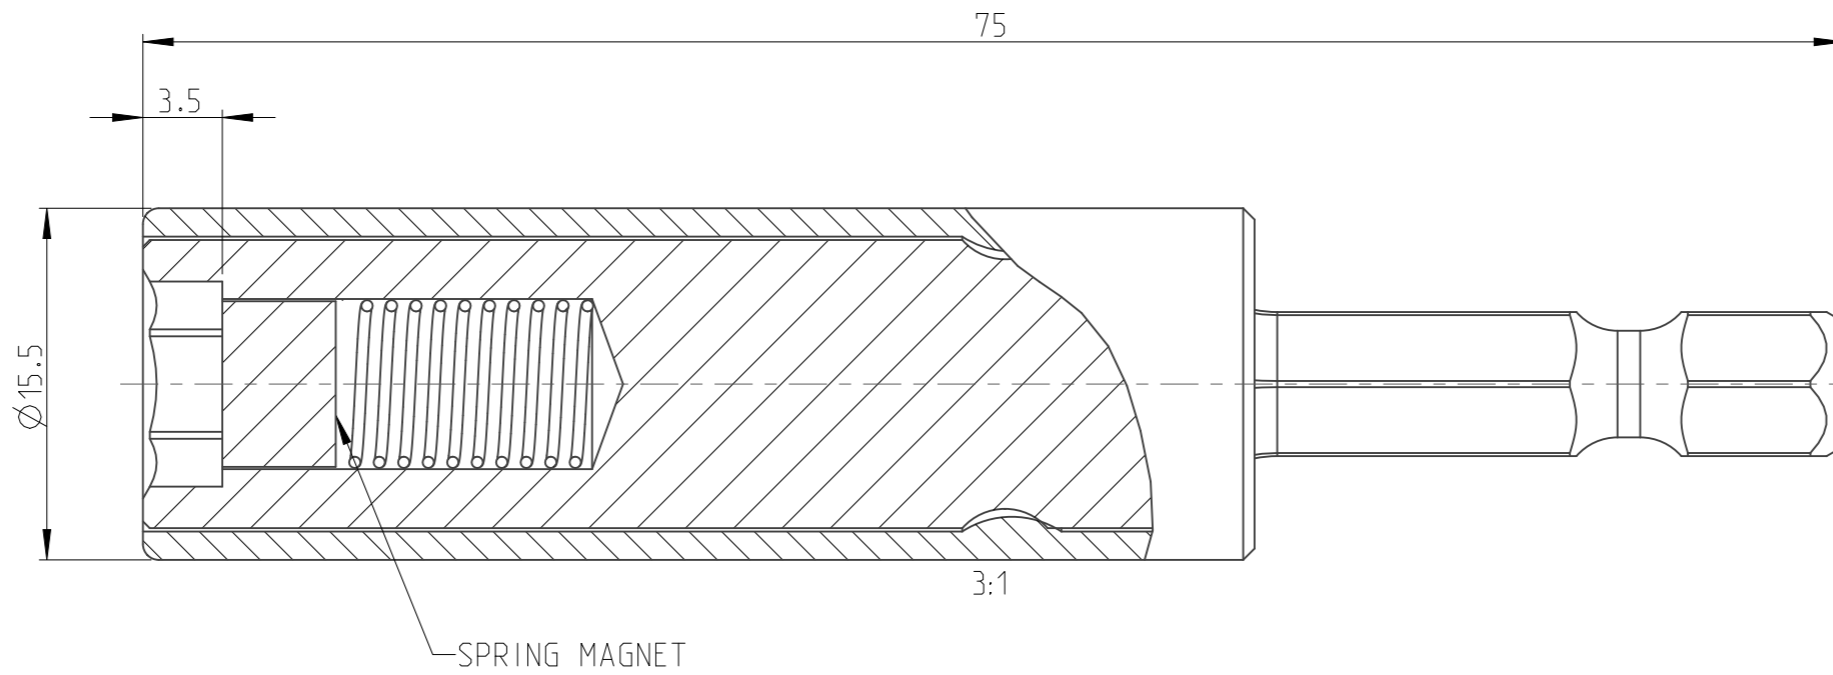

ASSEMBLY	4027108508	Status	Released	Rev. / Iter	1.2
DRAWING	4027108508	Status		Rev. / Iter	1.2

proprietary document. Not to be used in any way without our consent.

SALTUS

Name	Nut STR-HEXE1/4"-L75-HEX8-R-SM
Designation	4027 1085 08