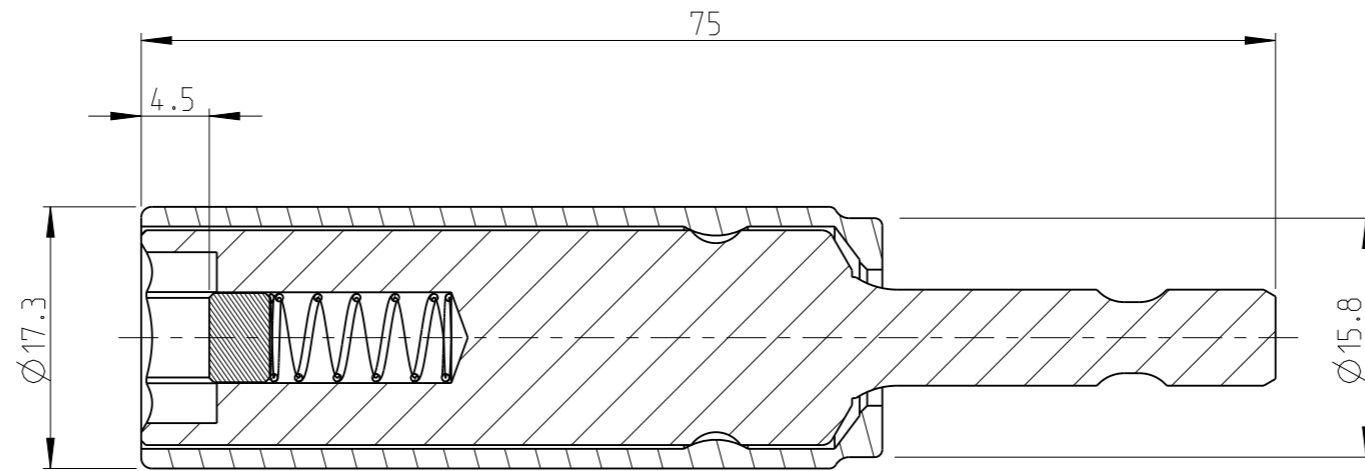

ASSEM	4027108510	Status	Released	Rev. / Iter	0.3
Drawing	4027108510	Status		Rev. / Iter	0.3

proprietary document. Not to be used in any way without our consent.

**SALTUS**

Name	NutStr-HEXE1/4"-L75-HEX10-R-SM
Designation	4027 1085 10