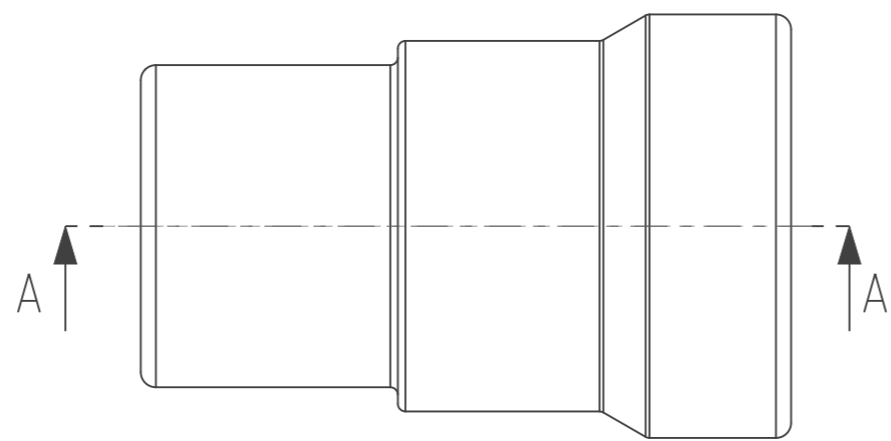

PART	Status	Rev. / Iter
4027109763	In Work	0.0
4027109763	Status	Rev. / Iter
		0.0

proprietary document. Not to be used in any way without our consent.

SALTUS	Name	Socket cover-HEXE1/4"-d17.8
	Designation	4027 1097 63