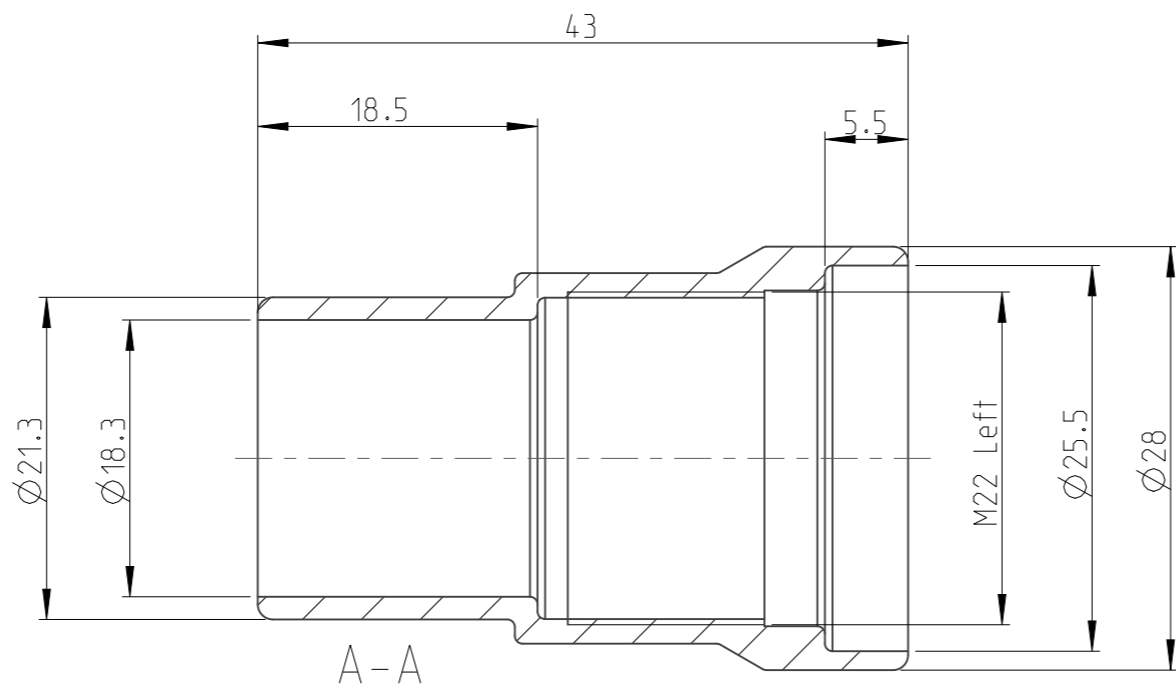

PART	Status	Rev. / Iter
4027109763	In Work	0.0
4027109763	Status	Rev. / Iter
		0.0

proprietary document. Not to be used in any way without our consent.

SALTUS	Name	Socket cover-HEXE1/4"-d17.8
	Designation	4027 1097 63