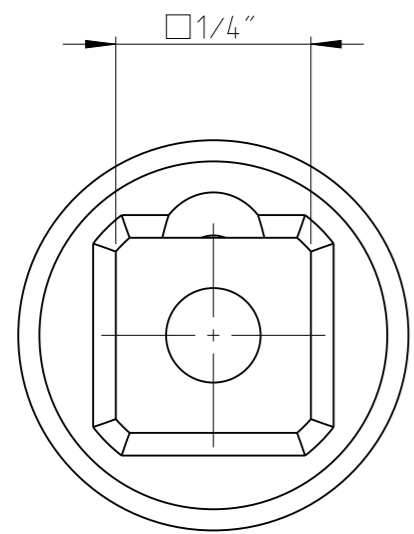

PART	4027110005	Status	Released	Rev./Iter	0.0
Drawing	4027110005	Status		Rev./Iter	0.1

proprietary document. Not to be used in any way without our consent.

SALTUS	Name	Socket-SQ1/4"-L23-HEX5
	Designation	4027 1100 05