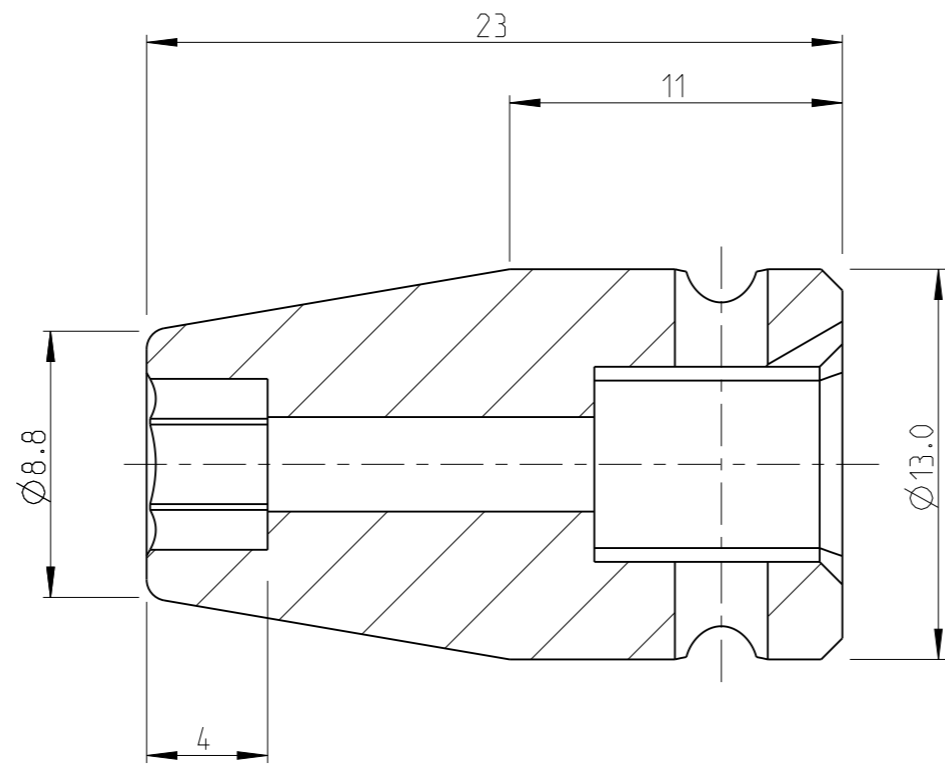

PART	4027110005	Status	Released	Rev./Iter	0.0
Drawing	4027110005	Status		Rev./Iter	0.1

proprietary document. Not to be used in any way without our consent.

SALTUS	Name	Socket-SQ1/4"-L23-HEX5
	Designation	4027 1100 05