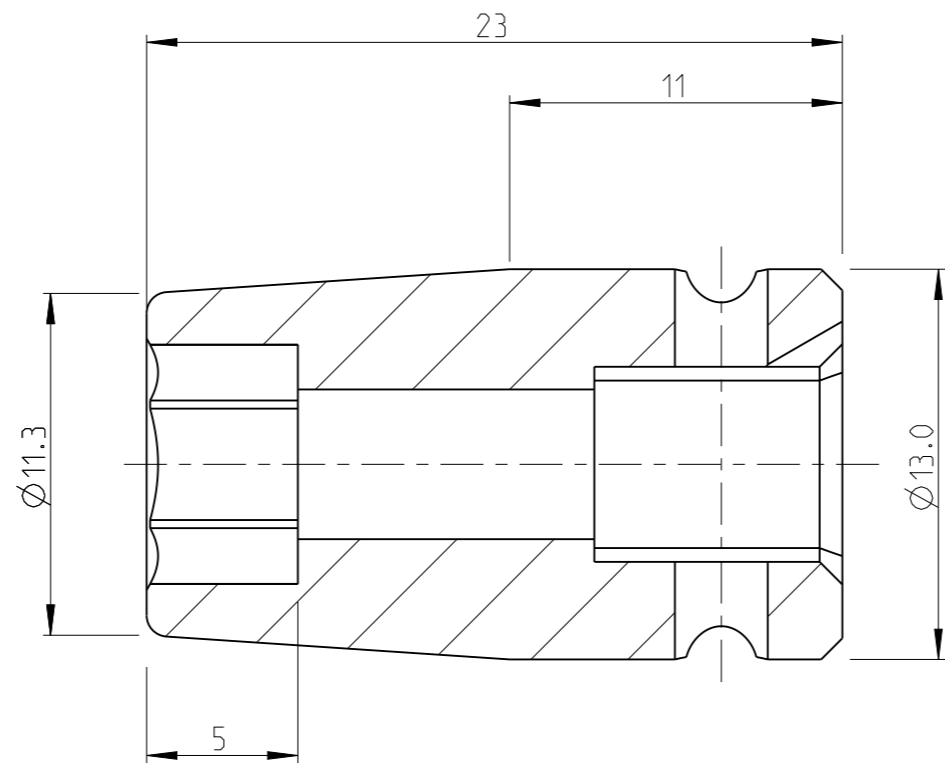

PART	4027110007	Status	Released	Rev./Iter	0.0
Drawing	4027110007	Status		Rev./Iter	0.0

proprietary document. Not to be used in any way without our consent.

SALTUS	Name	Socket-SQ1/4"-L23-HEX7
	Designation	4027 1100 07