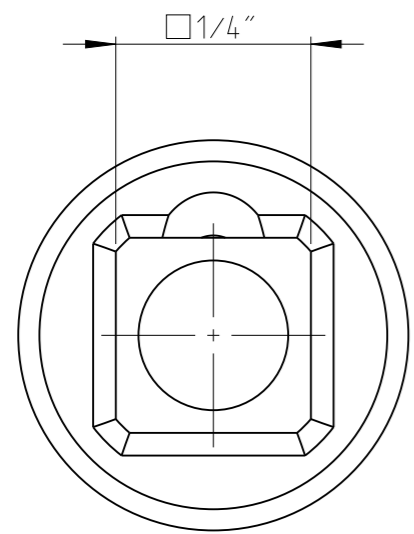

PART	4027110007	Status	Released	Rev./Iter	0.0
Drawing	4027110007	Status		Rev./Iter	0.0

proprietary document. Not to be used in any way without our consent.

SALTUS	Name	Socket-SQ1/4"-L23-HEX7
	Designation	4027 1100 07