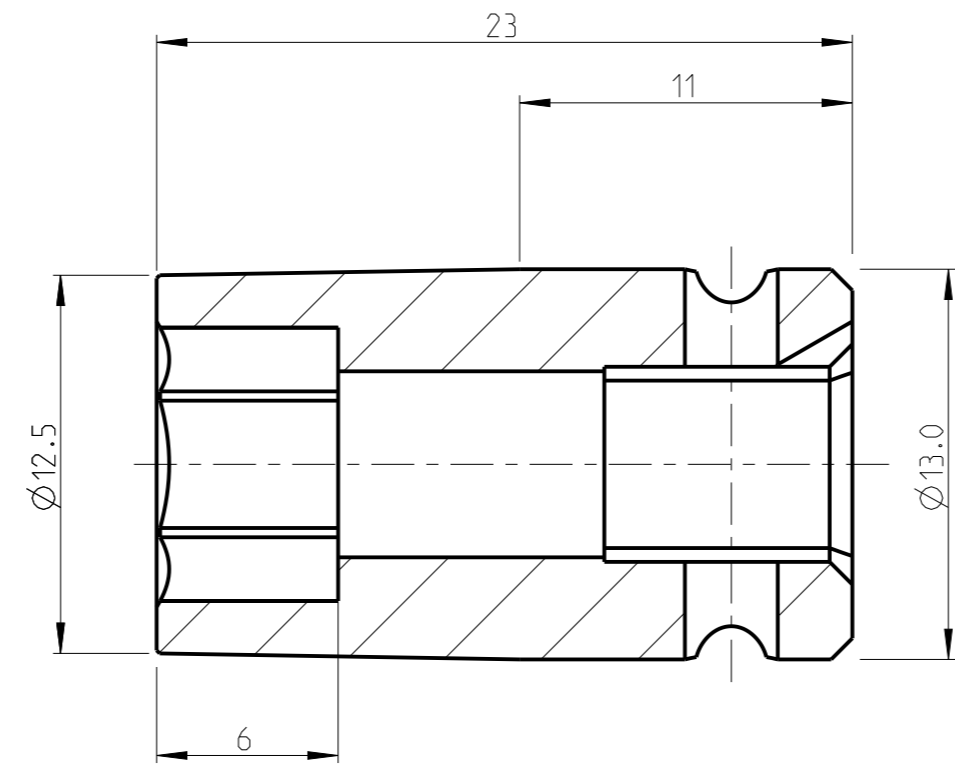

PART	4027110008	Status	Released	Rev./Iter	2.1
Drawing	4027110008	Status		Rev./Iter	2.1

proprietary document. Not to be used in any way without our consent.

SALTUS	Name	Socket-SQ1/4"-L23-HEX8
	Designation	4027 1100 08