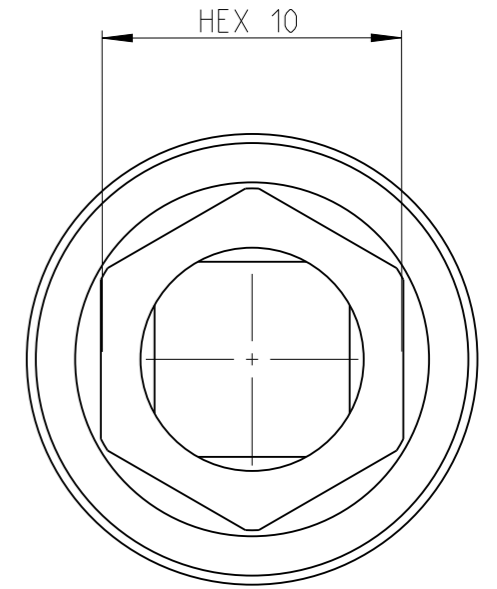

PART	4027110010	Status	Released	Rev. / Iter	0.0
Drawing	4027110010	Status		Rev. / Iter	0.0

proprietary document. Not to be used in any way without our consent.

SALTUS

Name	Socket-SQ1/4"-L23-HEX10
Designation	4027 1100 10