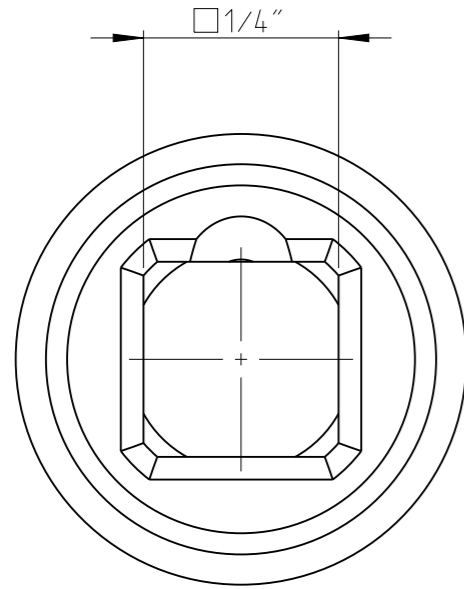

PART	4027110010	Status	Released	Rev. / Iter	0.0
Drawing	4027110010	Status		Rev. / Iter	0.0

proprietary document. Not to be used in any way without our consent.

SALTUS

Name	Socket-SQ1/4"-L23-HEX10
Designation	4027 1100 10