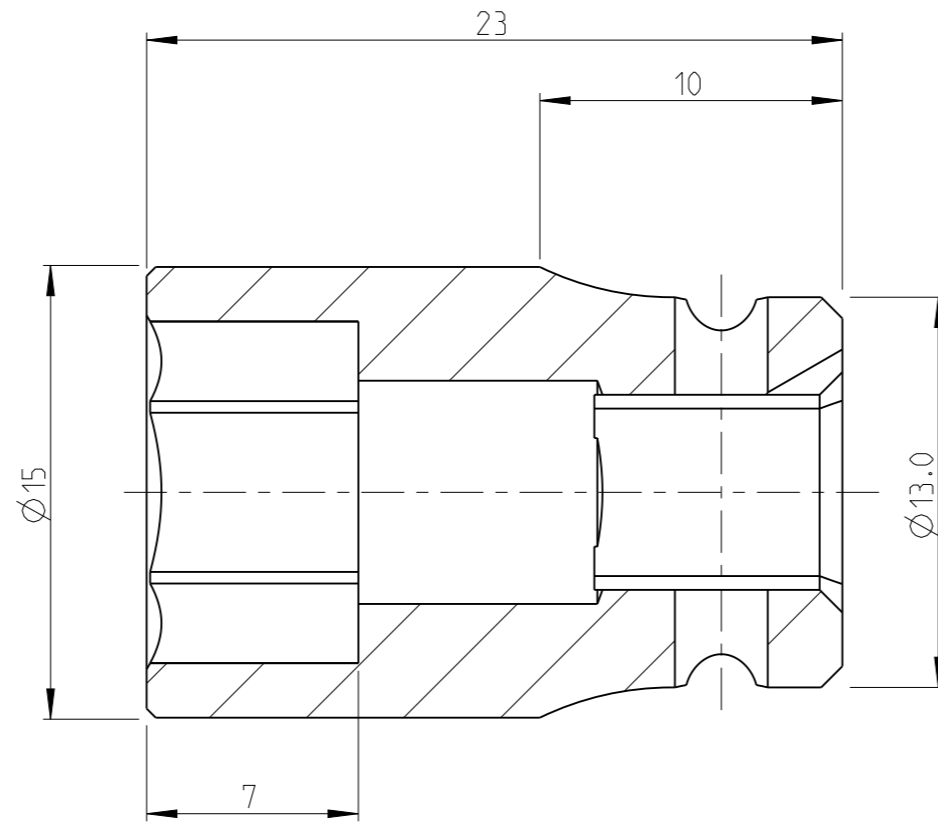

PART	4027110010	Status	Released	Rev. / Iter	0.0
Drawing	4027110010	Status		Rev. / Iter	0.0

proprietary document. Not to be used in any way without our consent.

SALTUS

Name	Socket-SQ1/4"-L23-HEX10
Designation	4027 1100 10