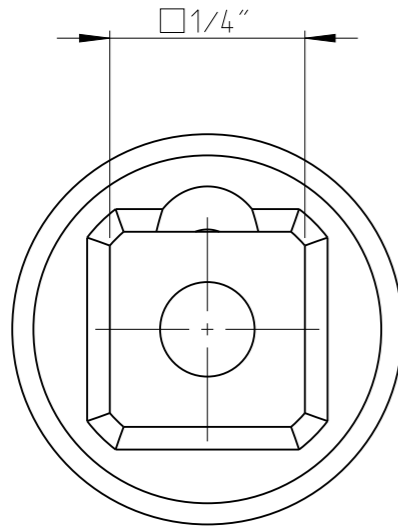

PART	4027110045	Status	Released	Rev./Iter	0.0
Drawing	4027110045	Status		Rev./Iter	0.0

proprietary document. Not to be used in any way without our consent.

<b>SALTUS</b>	Name	Socket-SQ1/4"-L23-HEX4.5
	Designation	4027 1100 45