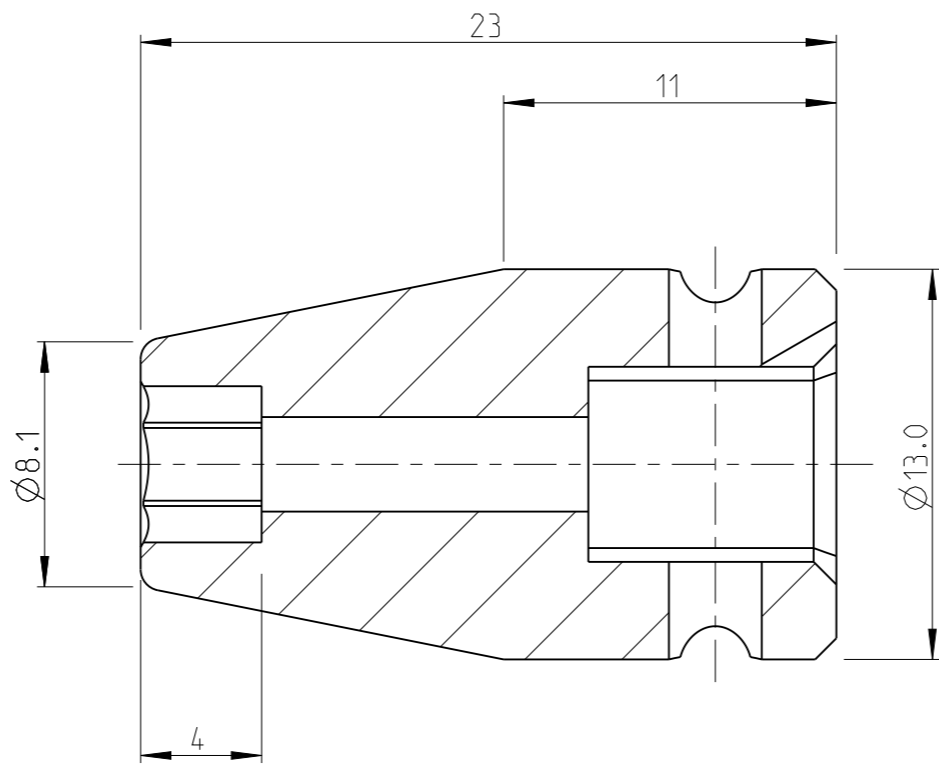

PART	4027110045	Status	Released	Rev./Iter	0.0
Drawing	4027110045	Status		Rev./Iter	0.0

proprietary document. Not to be used in any way without our consent.

<b>SALTUS</b>	Name	Socket-SQ1/4"-L23-HEX4.5
	Designation	4027 1100 45