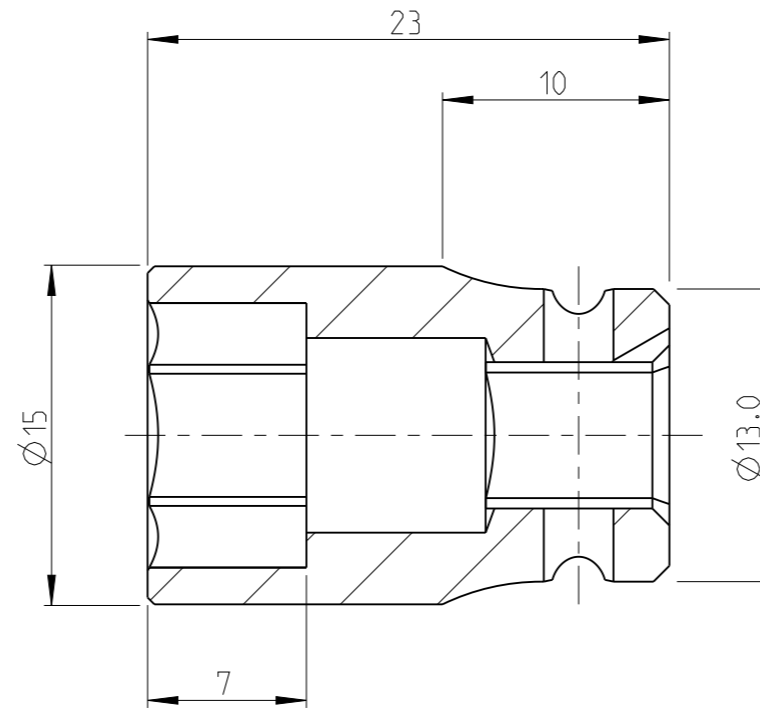

PART	4027110089	Status	Released	Rev. / Iter	0.2
Drawing	4027110089	Status		Rev. / Iter	0.2

proprietary document. Not to be used in any way without our consent.

SALTUS

Name	Socket-SQ1/4"-L23-HEX13/32"
Designation	4027 1100 89