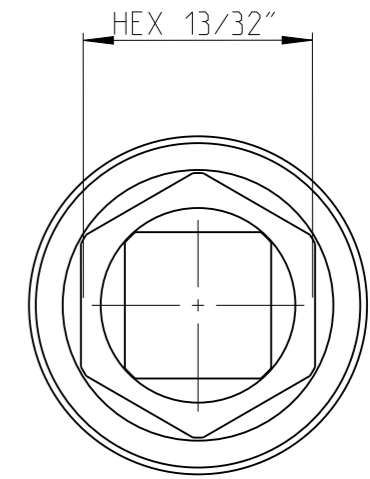

PART	4027110089	Status	Released	Rev. / Iter	0.2
Drawing	4027110089	Status		Rev. / Iter	0.2

proprietary document. Not to be used in any way without our consent.

SALTUS

Name	Socket-SQ1/4"-L23-HEX13/32"
Designation	4027 1100 89