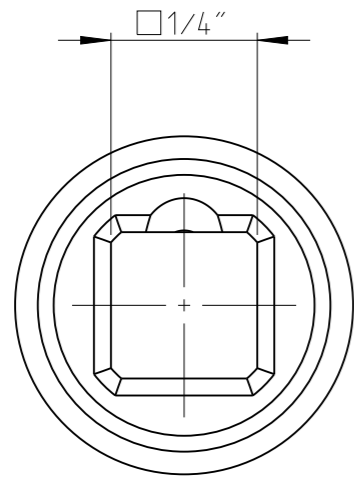

PART	4027110089	Status	Released	Rev. / Iter	0.2
Drawing	4027110089	Status		Rev. / Iter	0.2

proprietary document. Not to be used in any way without our consent.

SALTUS

Name	Socket-SQ1/4"-L23-HEX13/32"
Designation	4027 1100 89