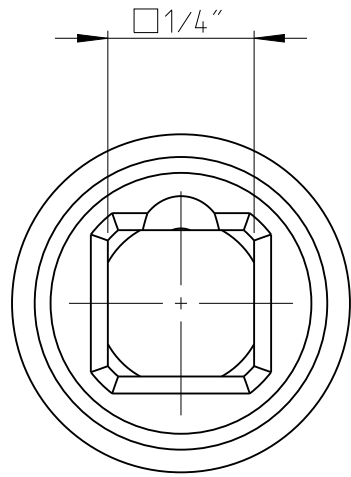

PART	4027110091	Status	Released	Rev. / Iter	0.3
Drawing	4027110091	Status		Rev. / Iter	0.3

proprietary document. Not to be used in any way without our consent.

SALTUS

Name	Socket-SQ1/4"-L23-HEX3/8"
Designation	4027 1100 91