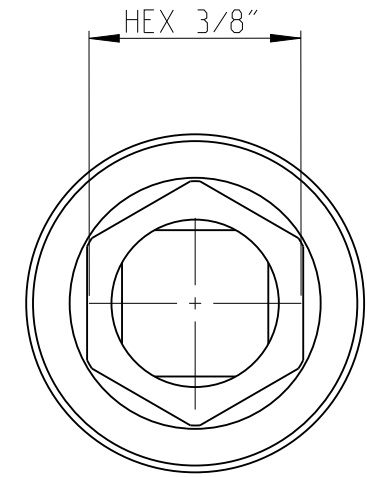

PART	4027110091	Status	Released	Rev. / Iter	0.3
Drawing	4027110091	Status		Rev. / Iter	0.3

proprietary document. Not to be used in any way without our consent.

SALTUS

Name	Socket-SQ1/4"-L23-HEX3/8"
Designation	4027 1100 91