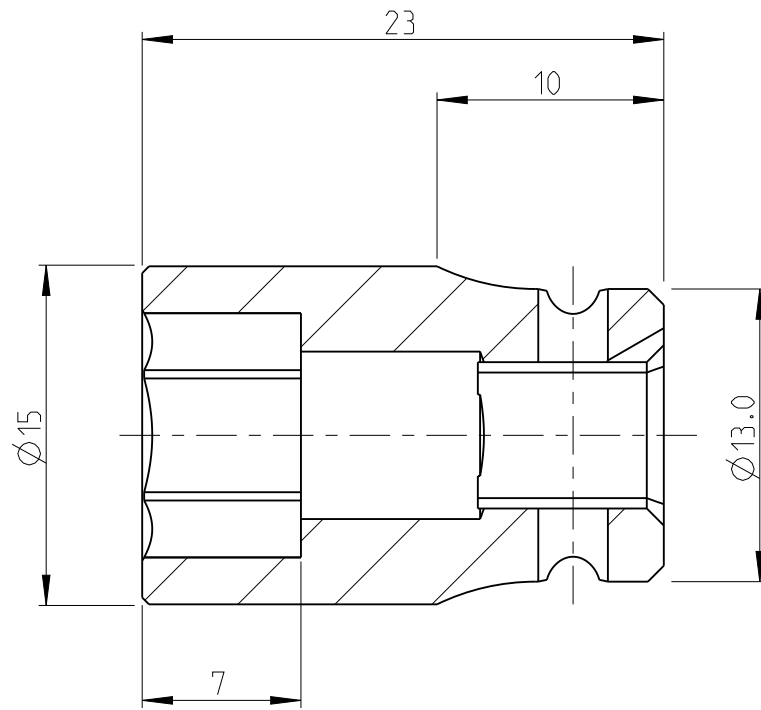

PART	4027110091	Status	Released	Rev. / Iter	0.3
Drawing	4027110091	Status		Rev. / Iter	0.3

proprietary document. Not to be used in any way without our consent.

SALTUS

Name	Socket-SQ1/4"-L23-HEX3/8"
Designation	4027 1100 91