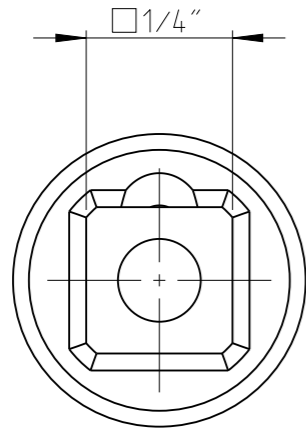

PART	4027110097	Status	Released	Rev. / Iter	0.2
Drawing	4027110097	Status		Rev. / Iter	0.2

proprietary document. Not to be used in any way without our consent.

SALTUS

Name	Socket-SQ1/4"-L23-HEX7/32"
Designation	4027 1100 97