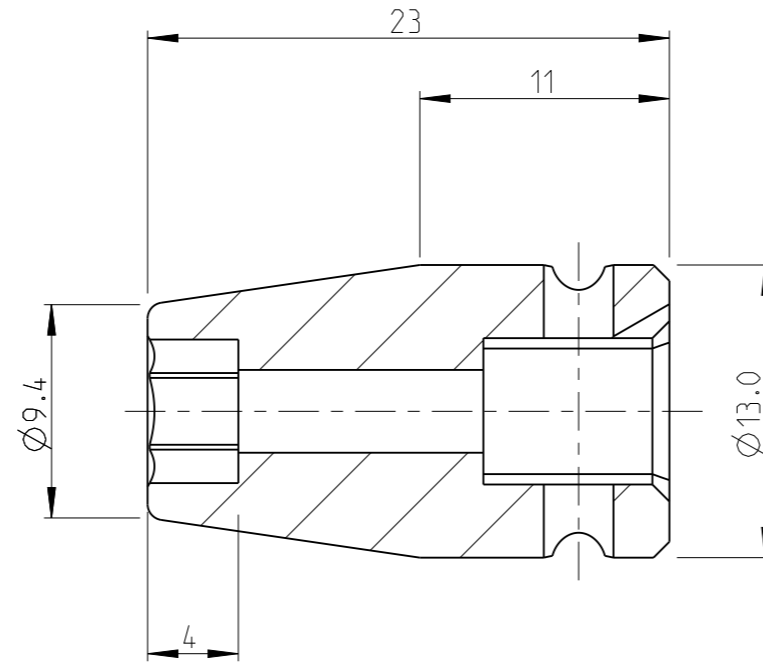

PART	4027110097	Status	Released	Rev. / Iter	0.2
Drawing	4027110097	Status		Rev. / Iter	0.2

proprietary document. Not to be used in any way without our consent.

SALTUS

Name	Socket-SQ1/4"-L23-HEX7/32"
Designation	4027 1100 97