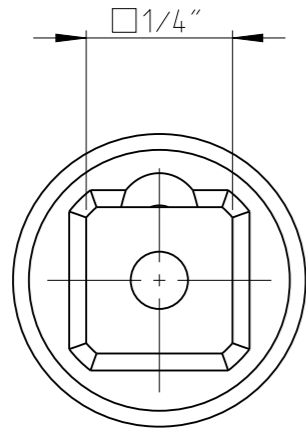

PART	4027110099	Status	Released	Rev./Iter	0.3
Drawing	4027110099	Status		Rev./Iter	0.3

proprietary document. Not to be used in any way without our consent.

SALTUS

Name
Socket-SQ1/4"-L23-HEX5/32"
Designation
4027 1100 99