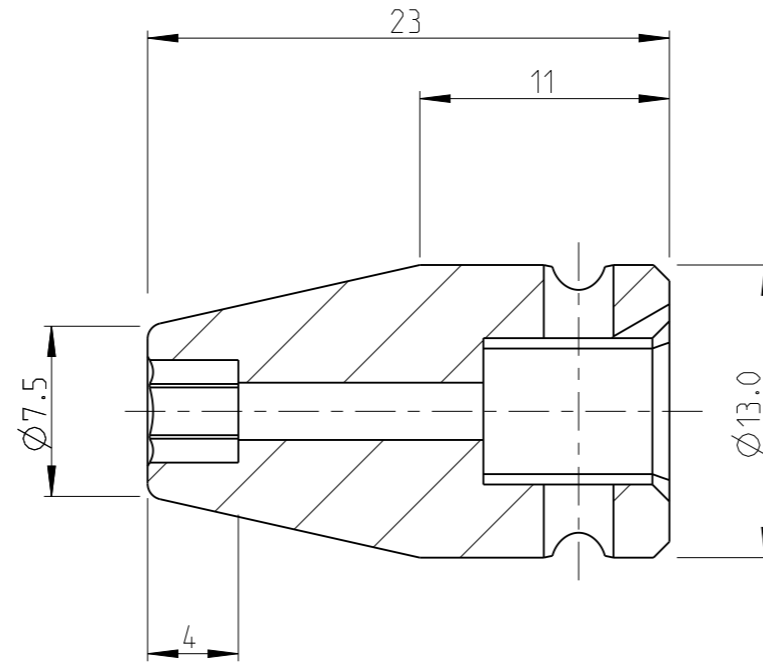

PART	4027110099	Status	Released	Rev./Iter	0.3
Drawing	4027110099	Status		Rev./Iter	0.3

proprietary document. Not to be used in any way without our consent.

SALTUS

Name
Socket-SQ1/4"-L23-HEX5/32"
Designation
4027 1100 99