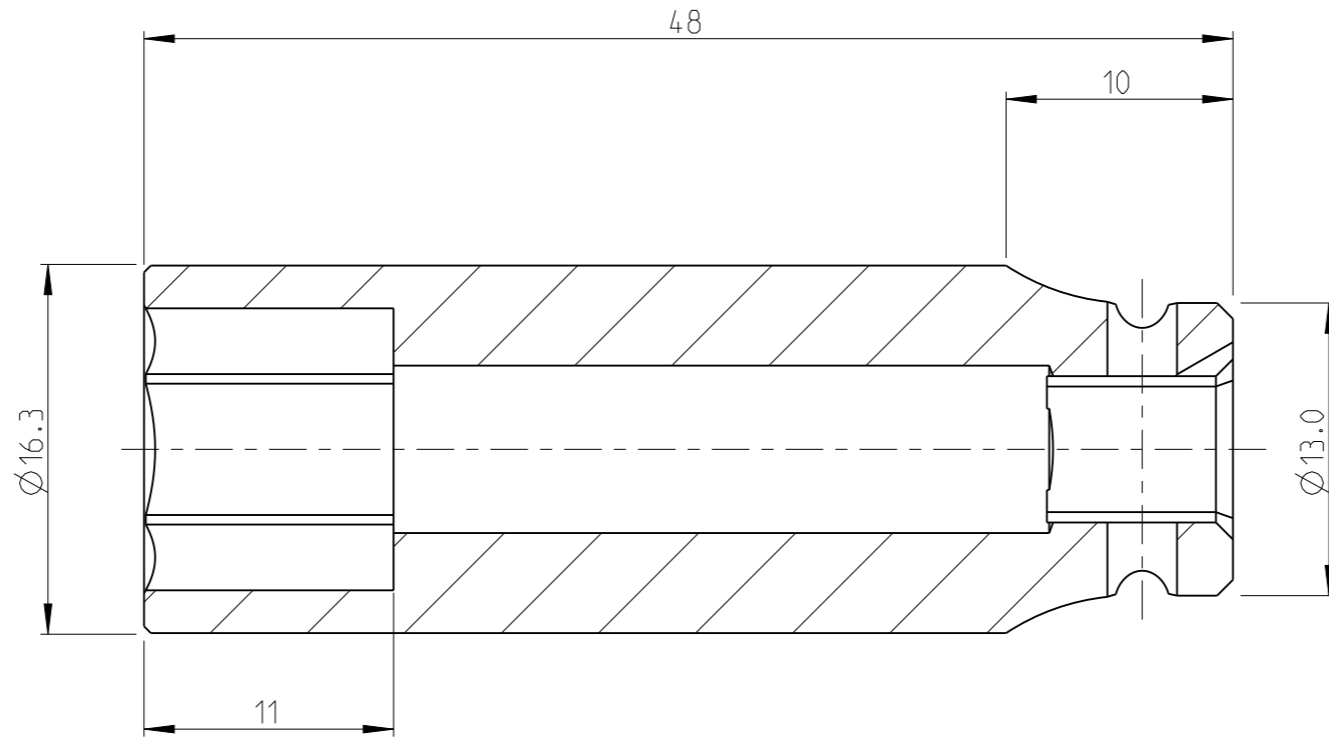

PART	4027110311	Status	Released	Rev./Iter	0.1
Drawing	4027110311	Status		Rev./Iter	0.1

proprietary document. Not to be used in any way without our consent.

SALTUS

Name	Socket-SQ1/4"-L48-HEX11
Designation	4027 1103 11