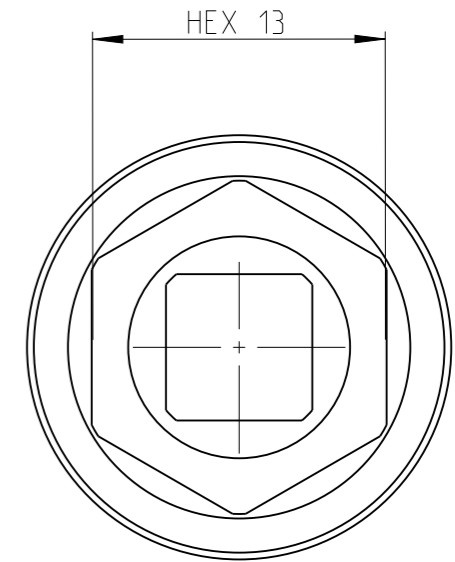

PART	4027110313	Status	Released	Rev./Iter	0.0
Drawing	4027110313	Status		Rev./Iter	0.1

proprietary document. Not to be used in any way without our consent.

SALTUS

Name	Socket-SQ1/4"-L48-HEX13
Designation	4027 1103 13