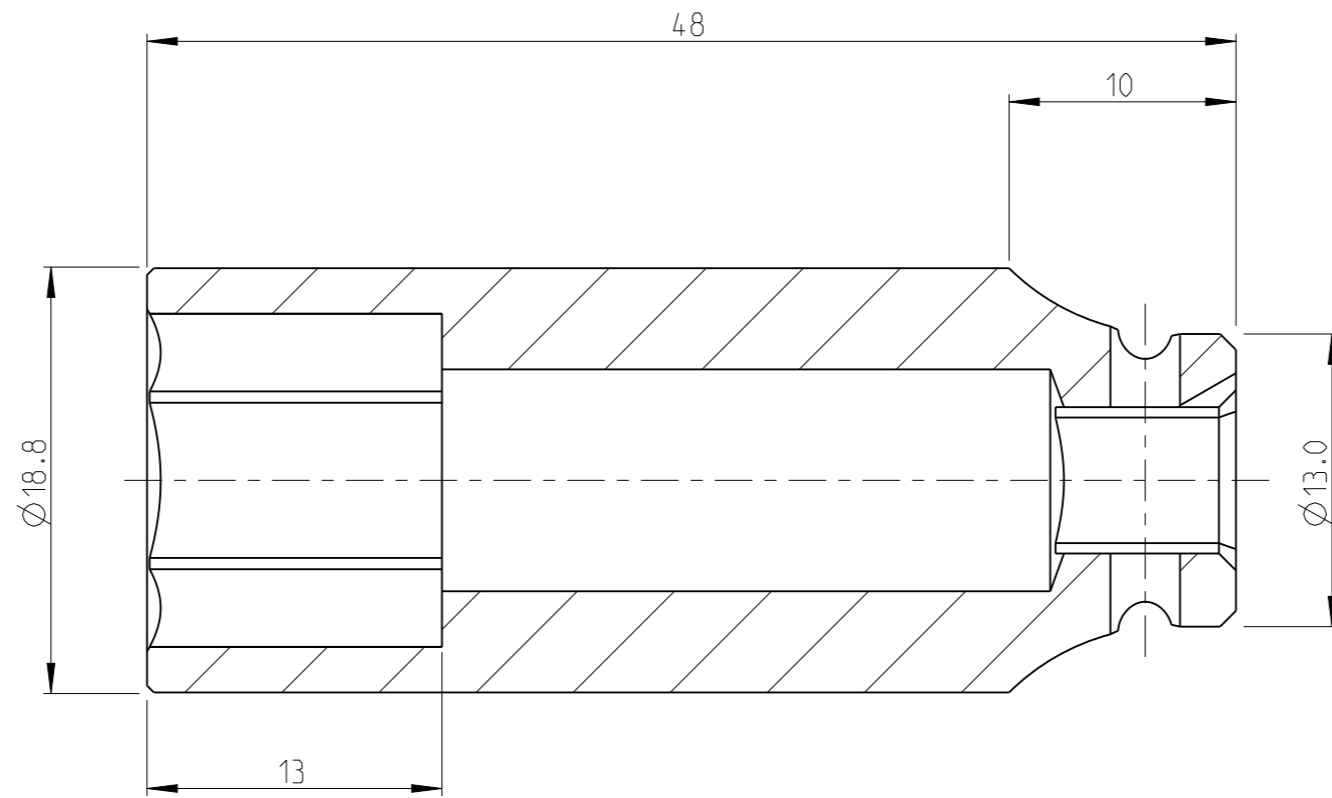

PART	4027110313	Status	Released	Rev./Iter	0.0
Drawing	4027110313	Status		Rev./Iter	0.1

proprietary document. Not to be used in any way without our consent.

SALTUS

Name	Socket-SQ1/4"-L48-HEX13
Designation	4027 1103 13