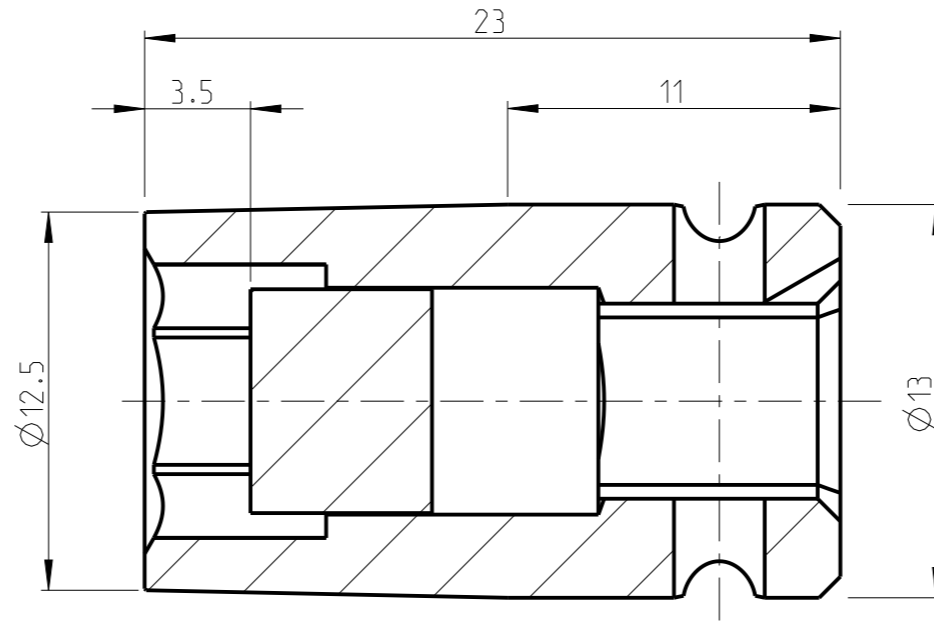

PART	4027110508	Status	Released	Rev./Iter	1.2
Drawing	4027110508	Status		Rev./Iter	1.2

proprietary document. Not to be used in any way without our consent.

SALTUS

Name	Socket-SQ1/4"-L23-HEX8-M
Designation	4027 1105 08