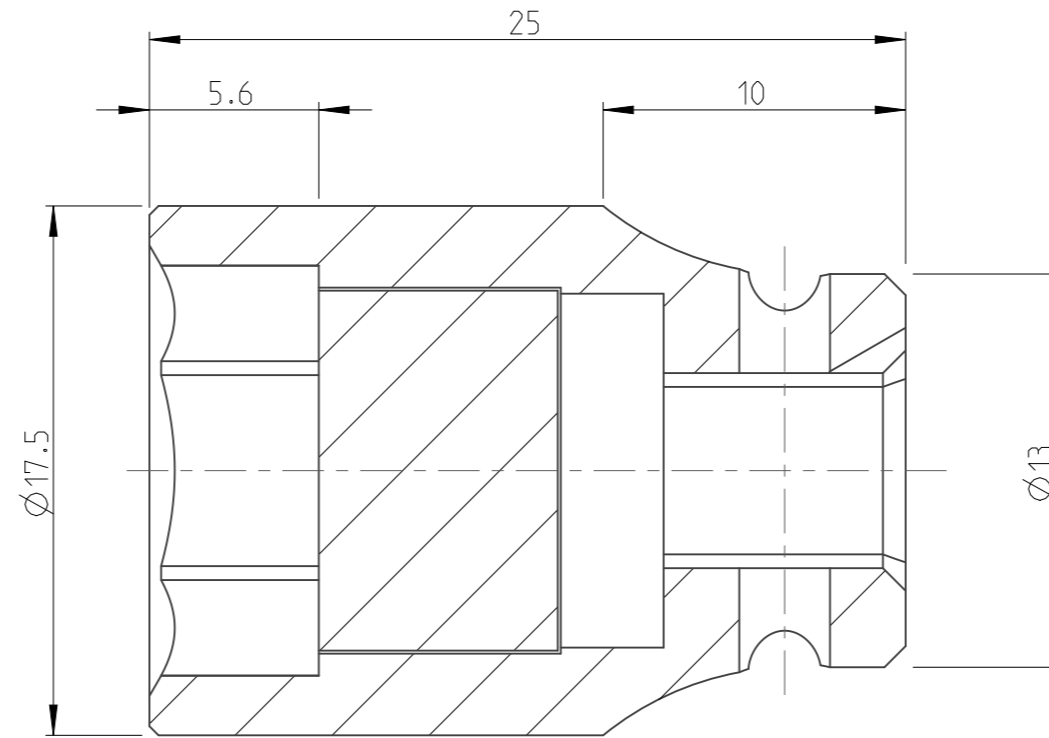

PART	4027110512	Status	Released	Rev./Iter	1.1
Drawing	4027110512	Status		Rev./Iter	1.2

4:1

proprietary document. Not to be used in any way without our consent.

**SALTUS**

Name	Socket-SQ1/4"-L25-HEX12-M
Designation	4027 1105 12