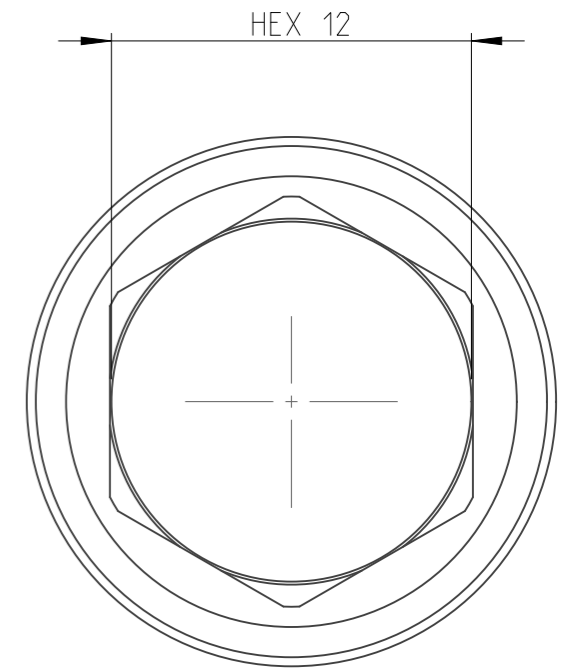

PART	4027110512	Status	Released	Rev./Iter	1.1
Drawing	4027110512	Status		Rev./Iter	1.2

4:1

proprietary document. Not to be used in any way without our consent.

**SALTUS**

Name	Socket-SQ1/4"-L25-HEX12-M
Designation	4027 1105 12