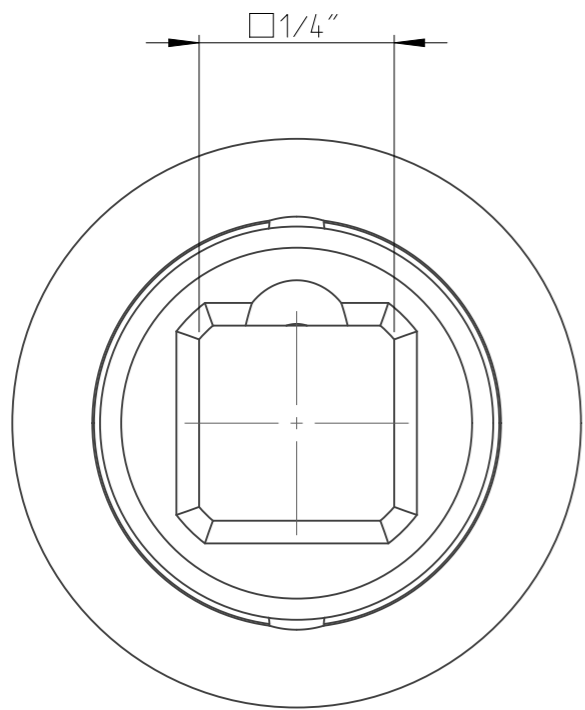

PART	4027110513	Status	Released	Rev./Iter	1.0
Drawing	4027110513	Status		Rev./Iter	1.1

4:1

proprietary document. Not to be used in any way without our consent.

SALTUS

Name	Socket-SQ1/4"-L25-HEX13-M
Designation	4027 1105 13