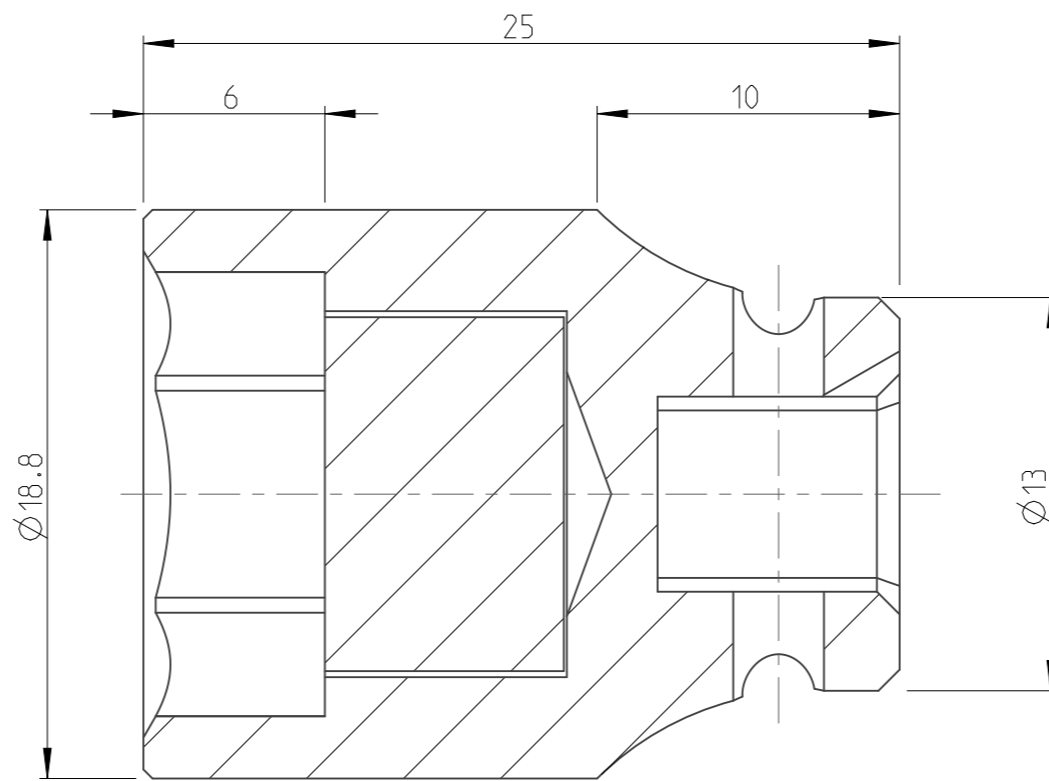

PART	4027110513	Status	Released	Rev./Iter	1.0
Drawing	4027110513	Status		Rev./Iter	1.1

4:1

proprietary document. Not to be used in any way without our consent.

SALTUS

Name	Socket-SQ1/4"-L25-HEX13-M
Designation	4027 1105 13