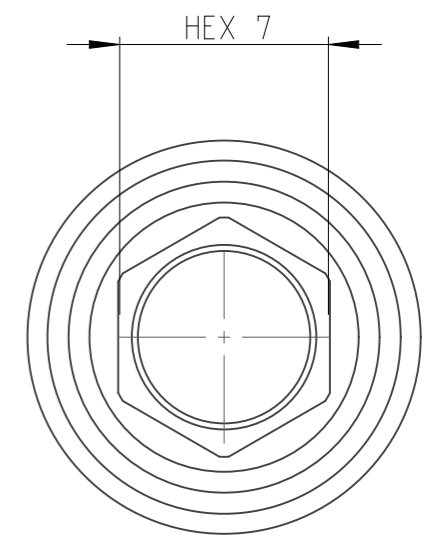

PART	4027110607	Status	Released	Rev./Iter	2.1
Drawing	4027110607	Status		Rev./Iter	2.2

4:1

proprietary document. Not to be used in any way without our consent.

SALTUS

Name	Socket-SQ1/4"-L23-HEX7-M-ST
Designation	4027 1106 07