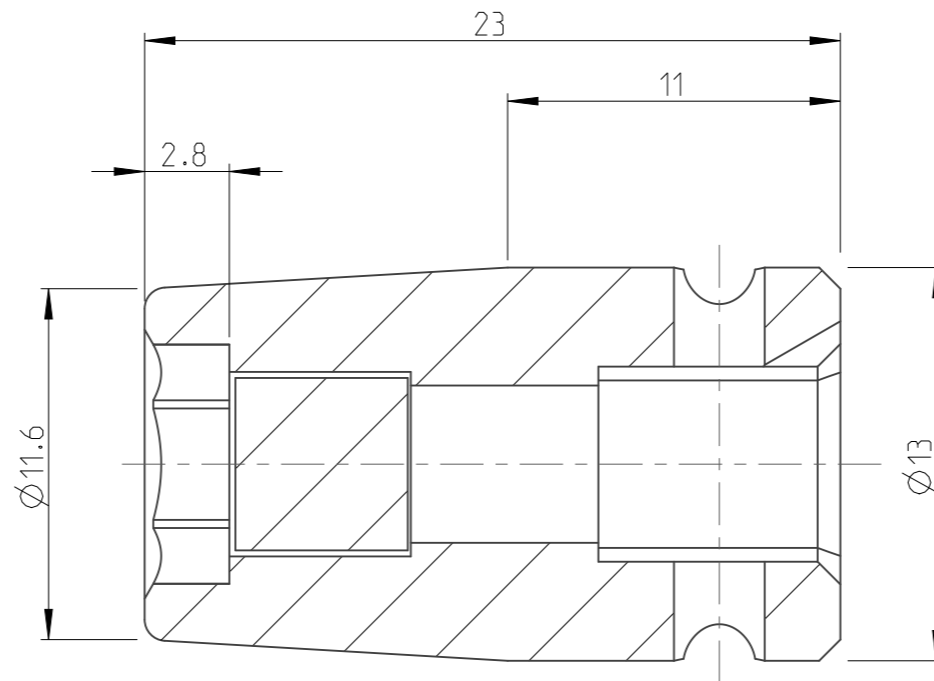

PART	4027110607	Status	Released	Rev./Iter	2.1
Drawing	4027110607	Status		Rev./Iter	2.2

4:1

proprietary document. Not to be used in any way without our consent.

SALTUS

Name	Socket-SQ1/4"-L23-HEX7-M-ST
Designation	4027 1106 07