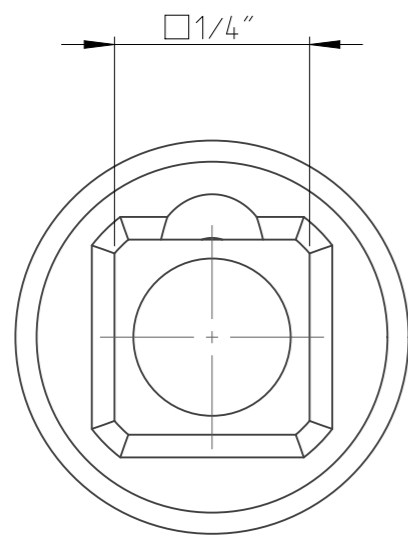

PART	4027110607	Status	Released	Rev./Iter	2.1
Drawing	4027110607	Status		Rev./Iter	2.2

4:1

proprietary document. Not to be used in any way without our consent.

SALTUS

Name	Socket-SQ1/4"-L23-HEX7-M-ST
Designation	4027 1106 07