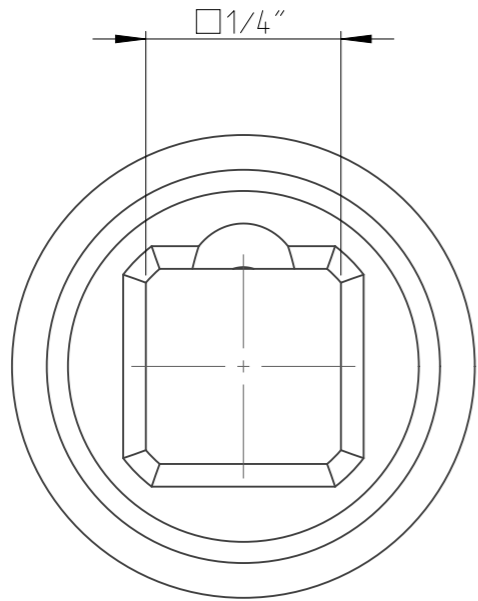

PART	4027110610	Status	Released	Rev./Iter	1.1
Drawing	4027110610	Status		Rev./Iter	1.1

proprietary document. Not to be used in any way without our consent.

SALTUS

Name
Socket-SQ1/4"-L28-HEX10-M-ST

Designation
4027 1106 10