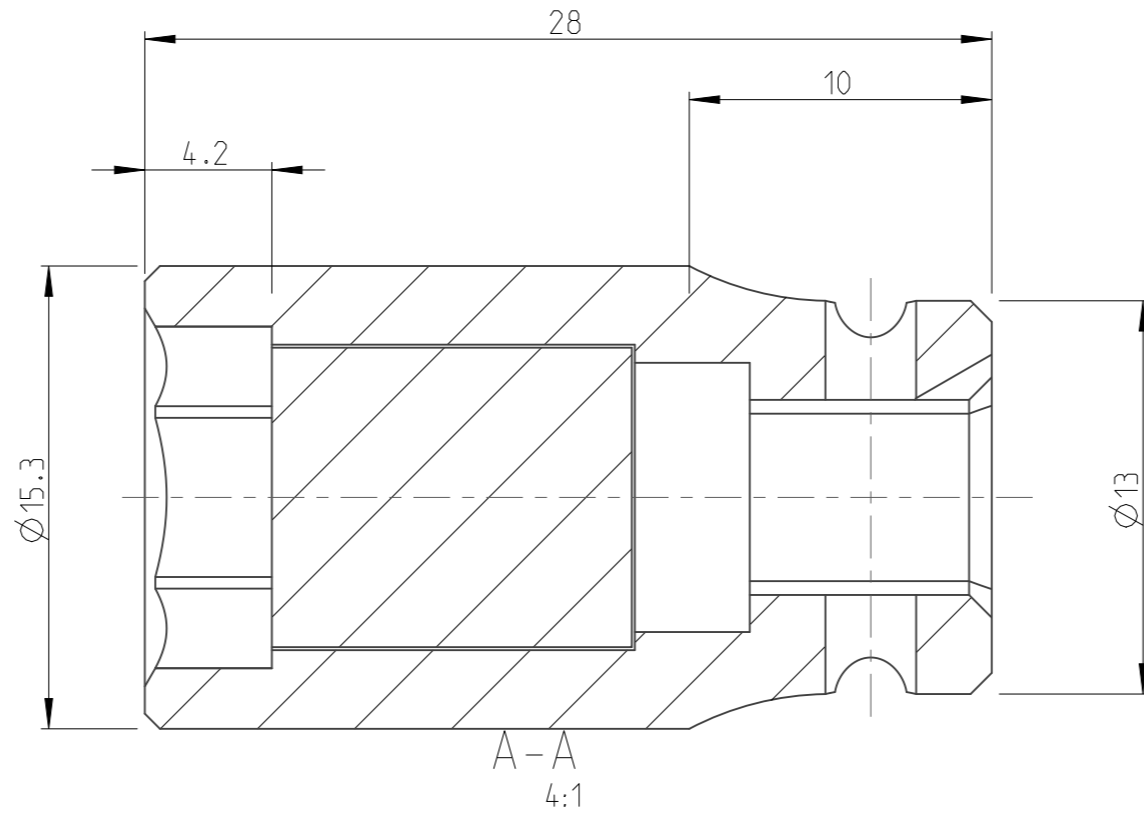

PART	4027110610	Status	Released	Rev./Iter	1.1
Drawing	4027110610	Status		Rev./Iter	1.1

proprietary document. Not to be used in any way without our consent.

SALTUS

Name
Socket-SQ1/4"-L28-HEX10-M-ST

Designation
4027 1106 10