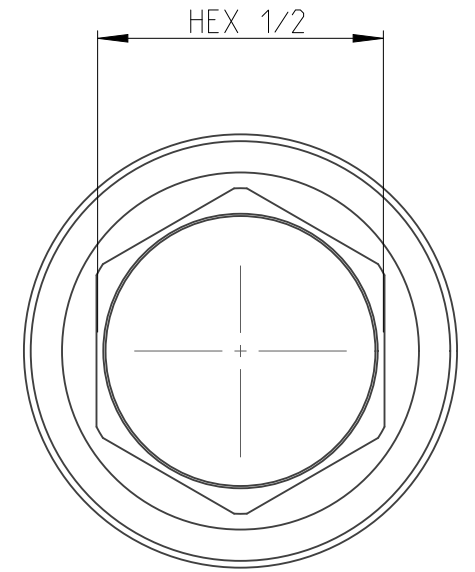

PART	4027110686	Status	Released	Rev./Iter	1.1
Drawing	4027110686	Status		Rev./Iter	1.1

proprietary document. Not to be used in any way without our consent.

SALTUS

Name
Socket-SQ1/4"-L30-HEX1/2"-M-ST
Designation
4027 1106 86