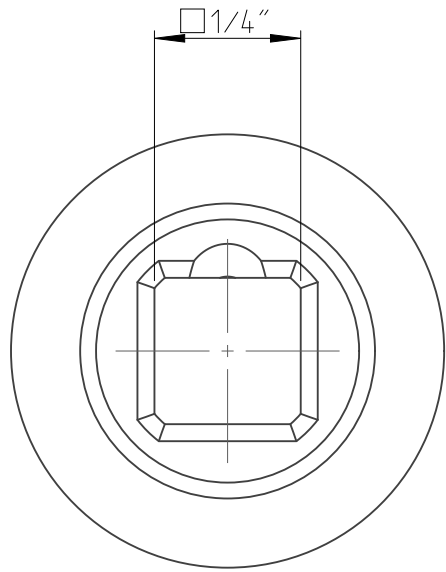

PART	4027110686	Status	Released	Rev./Iter	1.1
Drawing	4027110686	Status		Rev./Iter	1.1

proprietary document. Not to be used in any way without our consent.

SALTUS

Name
Socket-SQ1/4"-L30-HEX1/2"-M-ST
Designation
4027 1106 86