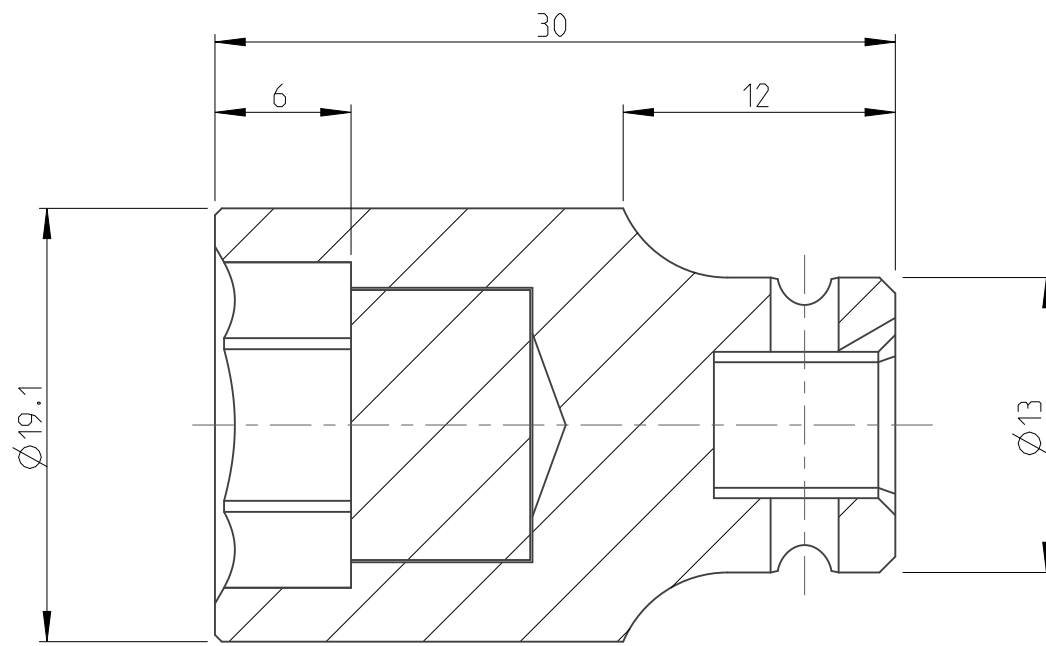

PART	4027110686	Status	Released	Rev./Iter	1.1
Drawing	4027110686	Status		Rev./Iter	1.1

proprietary document. Not to be used in any way without our consent.

SALTUS

Name
Socket-SQ1/4"-L30-HEX1/2"-M-ST
Designation
4027 1106 86