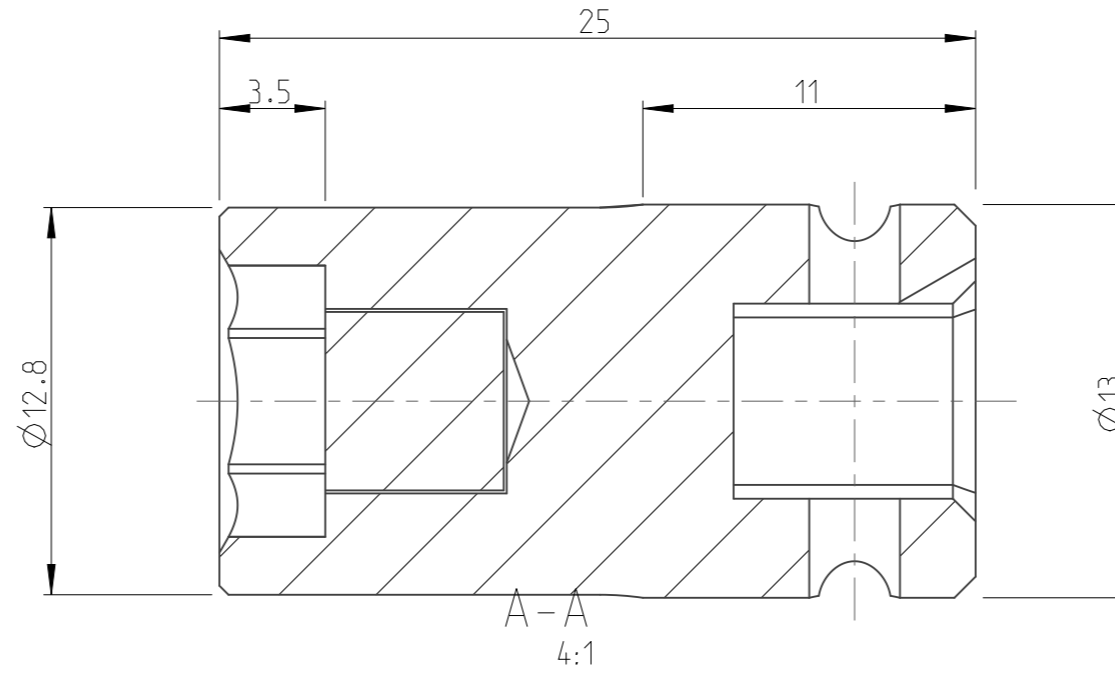

PART	4027110693	Status	Released	Rev./Iter	1.1
Drawing	4027110693	Status		Rev./Iter	1.1

proprietary document. Not to be used in any way without our consent.

**SALTUS**

Name  
SKT-SQ1/4"-L25-HEX5/16"-M-ST  
Designation  
4027 1106 93