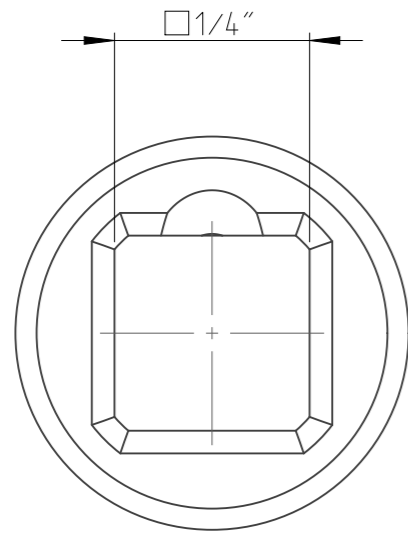

PART	4027110693	Status	Released	Rev./Iter	1.1
Drawing	4027110693	Status		Rev./Iter	1.1

proprietary document. Not to be used in any way without our consent.

**SALTUS**

Name  
SKT-SQ1/4"-L25-HEX5/16"-M-ST  
Designation  
4027 1106 93