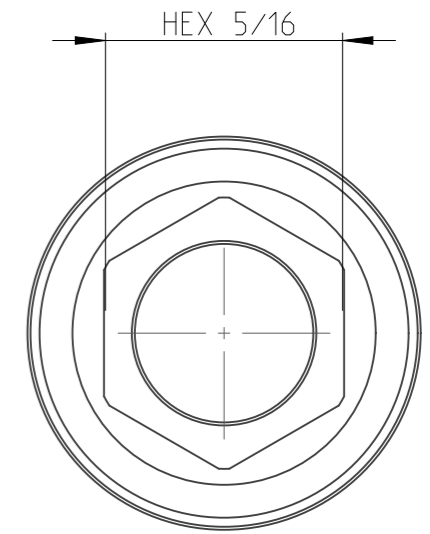

PART	4027110693	Status	Released	Rev./Iter	1.1
Drawing	4027110693	Status		Rev./Iter	1.1

proprietary document. Not to be used in any way without our consent.

**SALTUS**

Name  
SKT-SQ1/4"-L25-HEX5/16"-M-ST  
Designation  
4027 1106 93