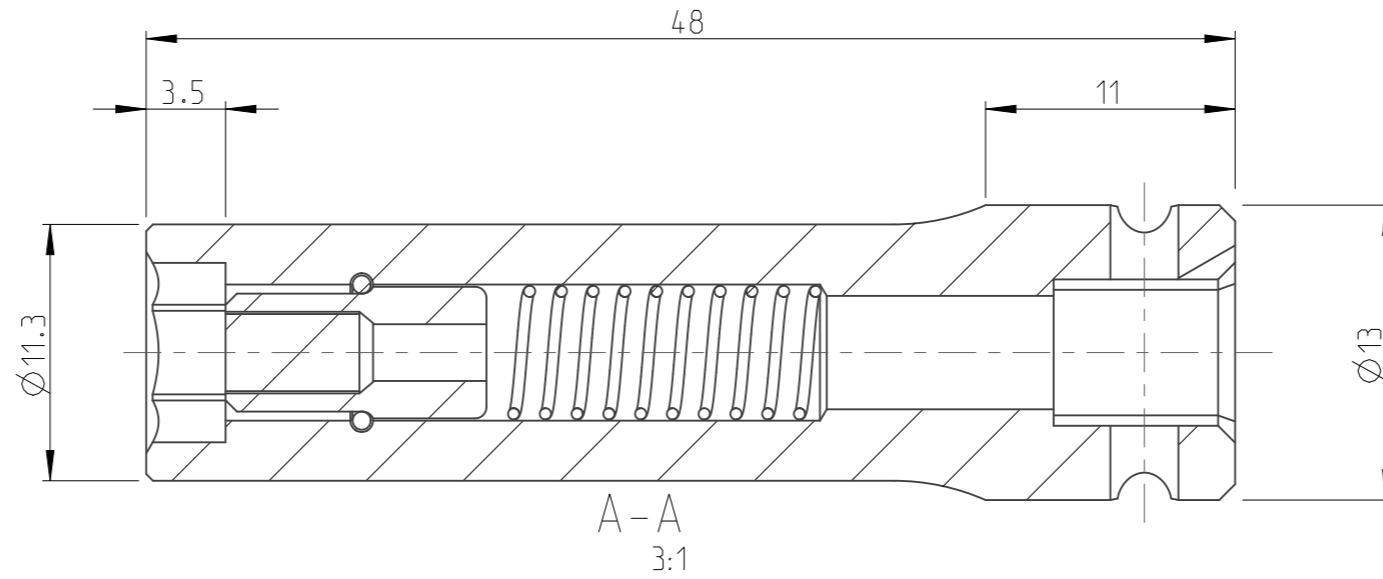

| | | | | | |
|---------|------------|--------|----------|-------------|-----|
| PART | 4027110707 | Status | Released | Rev. / Iter | 1.1 |
| Drawing | 4027110707 | Status | | Rev. / Iter | 1.2 |

2:1

proprietary document. Not to be used in any way without our consent.

SALTUS

| | |
|-------------|---------------------------|
| Name | Socket-SQ1/4"-L48-HEX7-SM |
| Designation | 4027 1107 07 |