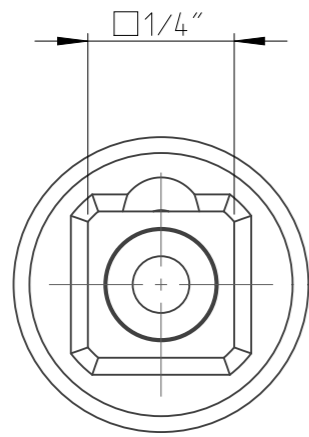

| | | | | | |
|---------|------------|--------|----------|-------------|-----|
| PART | 4027110707 | Status | Released | Rev. / Iter | 1.1 |
| Drawing | 4027110707 | Status | | Rev. / Iter | 1.2 |

2:1

proprietary document. Not to be used in any way without our consent.

SALTUS

| | |
|-------------|---------------------------|
| Name | Socket-SQ1/4"-L48-HEX7-SM |
| Designation | 4027 1107 07 |