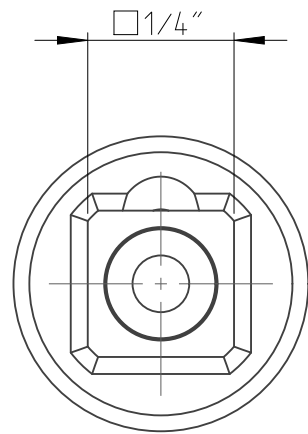

PART	4027110708	Status	Released	Rev. / Iter	1.0
Drawing	4027110708	Status		Rev. / Iter	1.2

2:1

proprietary document. Not to be used in any way without our consent.

SALTUS

Name	Socket-SQ1/4"-L48-HEX8-SM
Designation	4027 1107 08