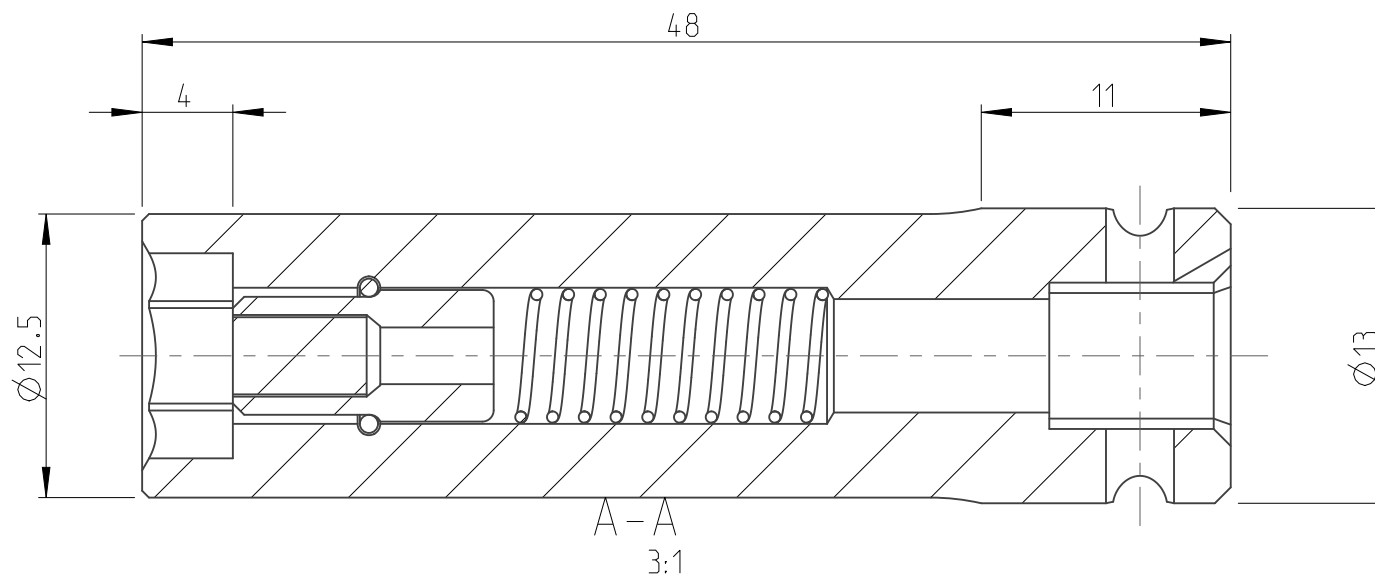

PART	4027110708	Status	Released	Rev. / Iter	1.0
Drawing	4027110708	Status		Rev. / Iter	1.2

2:1

proprietary document. Not to be used in any way without our consent.

SALTUS

Name	Socket-SQ1/4"-L48-HEX8-SM
Designation	4027 1107 08