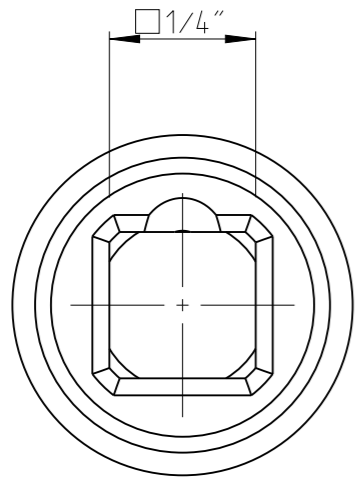

PART	4027110710	Status	Released	Rev./Iter	0.0
Drawing	4027110710	Status		Rev./Iter	0.0

Spring-mounted magnet

proprietary document. Not to be used in any way without our consent.

SALTUS

Name	Socket-SQ1/4"-L48-HEX10-SM
Designation	4027 1107 10