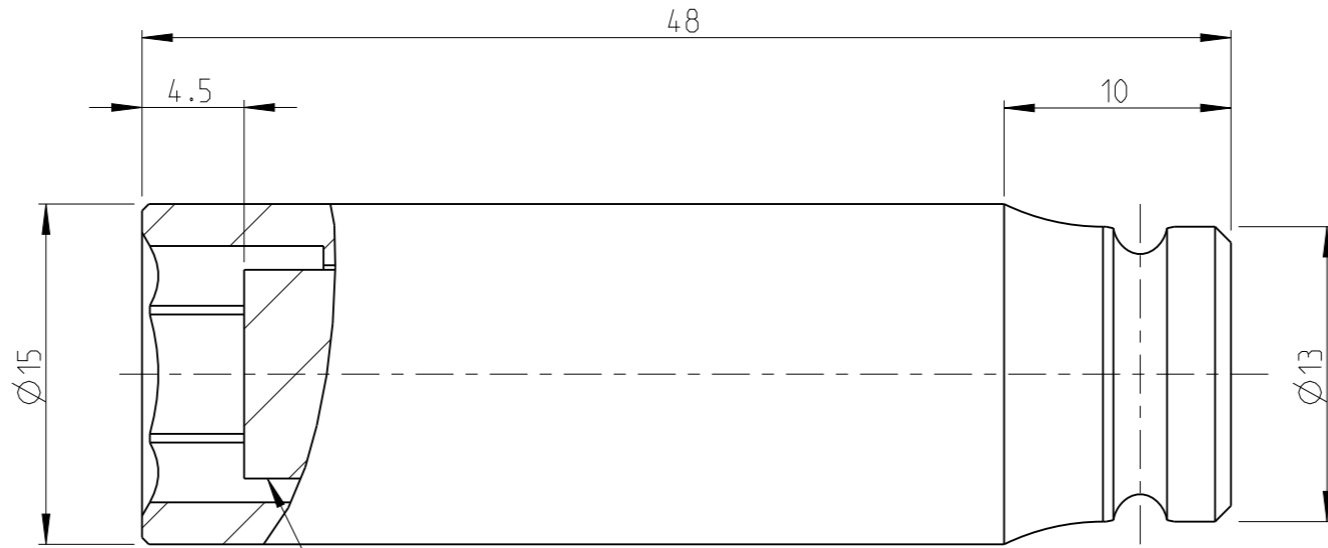

PART	4027110710	Status	Released	Rev./Iter	0.0
Drawing	4027110710	Status		Rev./Iter	0.0

Spring-mounted magnet

proprietary document. Not to be used in any way without our consent.

SALTUS

Name	Socket-SQ1/4"-L48-HEX10-SM
Designation	4027 1107 10