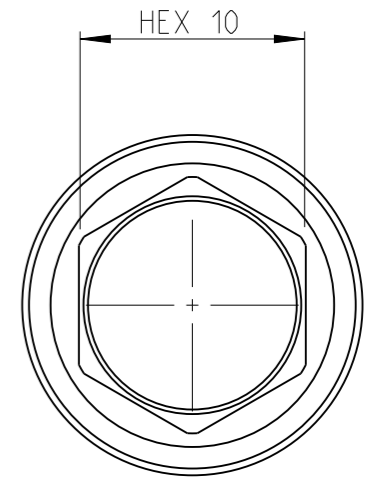

PART	4027110710	Status	Released	Rev./Iter	0.0
Drawing	4027110710	Status		Rev./Iter	0.0

Spring-mounted magnet

proprietary document. Not to be used in any way without our consent.

SALTUS

Name	Socket-SQ1/4"-L48-HEX10-SM
Designation	4027 1107 10