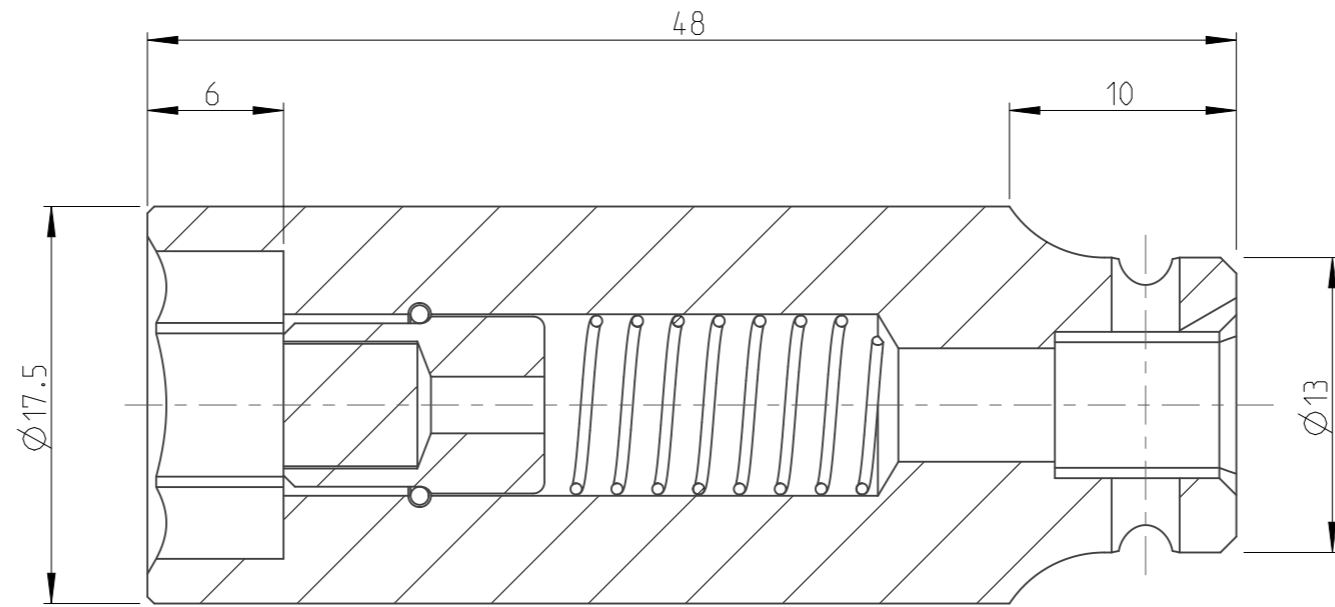

PART	4027110712	Status	Released	Rev. / Iter	1.2
Drawing	4027110712	Status		Rev. / Iter	1.2

3:1

proprietary document. Not to be used in any way without our consent.

SALTUS

Name	Socket-SQ1/4"-L48-HEX12-SM
Designation	4027 1107 12