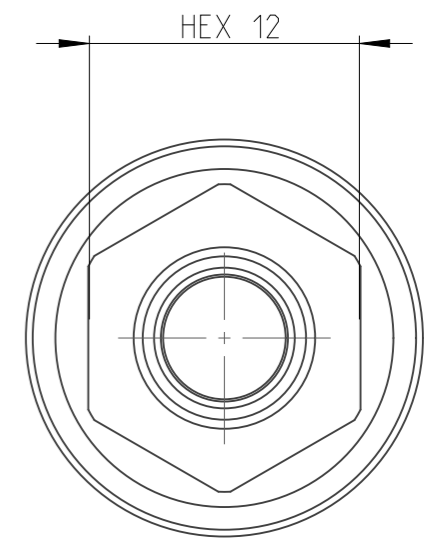

PART	4027110712	Status	Released	Rev. / Iter	1.2
Drawing	4027110712	Status		Rev. / Iter	1.2

3:1

proprietary document. Not to be used in any way without our consent.

SALTUS

Name	Socket-SQ1/4"-L48-HEX12-SM
Designation	4027 1107 12