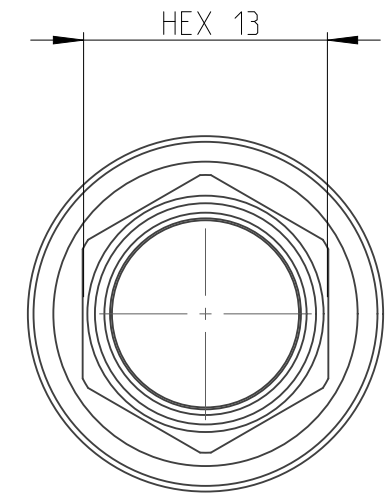

| | | | | | |
|---------|------------|--------|----------|-------------|-----|
| PART | 4027110713 | Status | Released | Rev. / Iter | 1.1 |
| Drawing | 4027110713 | Status | | Rev. / Iter | 1.2 |

2:1

proprietary document. Not to be used in any way without our consent.

SALTUS

Name

Socket-SQ1/4"-L48-HEX13-SM

Designation

4027 1107 13