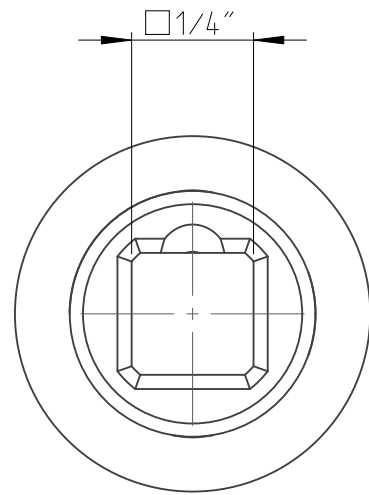

| | | | | | |
|---------|------------|--------|----------|-------------|-----|
| PART | 4027110713 | Status | Released | Rev. / Iter | 1.1 |
| Drawing | 4027110713 | Status | | Rev. / Iter | 1.2 |

2:1

proprietary document. Not to be used in any way without our consent.

SALTUS

Name

Socket-SQ1/4"-L48-HEX13-SM

Designation

4027 1107 13