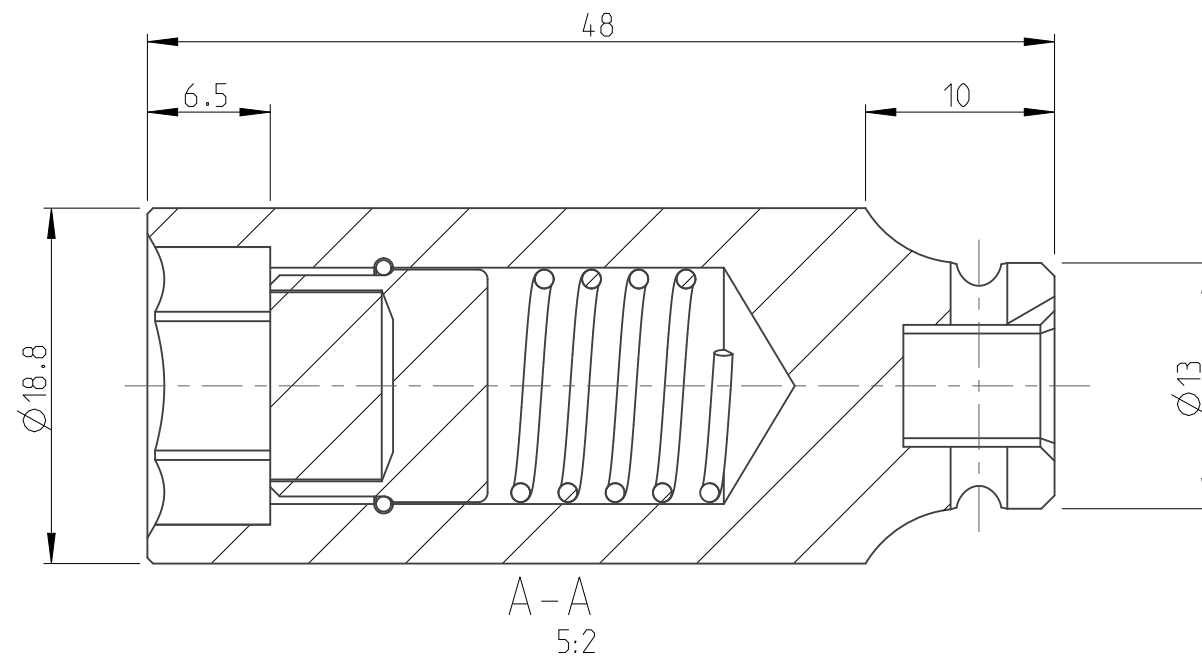

| | | | | | |
|---------|------------|--------|----------|-------------|-----|
| PART | 4027110713 | Status | Released | Rev. / Iter | 1.1 |
| Drawing | 4027110713 | Status | | Rev. / Iter | 1.2 |

2:1

proprietary document. Not to be used in any way without our consent.

SALTUS

Name

Socket-SQ1/4"-L48-HEX13-SM

Designation

4027 1107 13