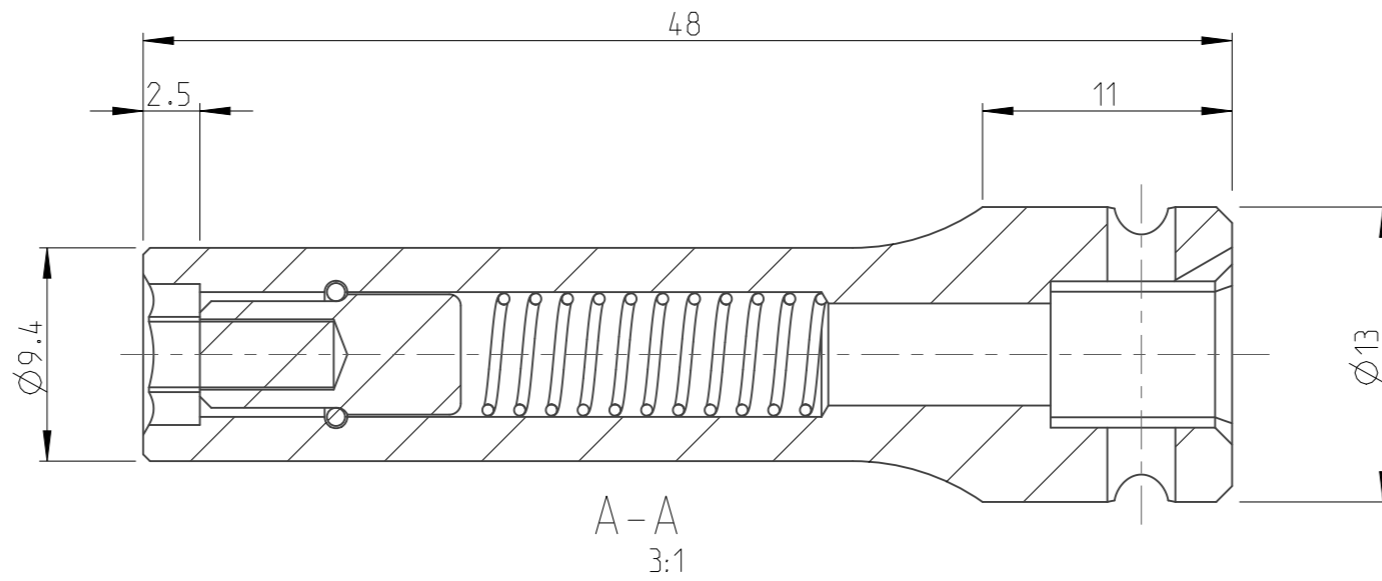

PART	4027110755	Status	Released	Rev./Iter	1.1
Drawing	4027110755	Status		Rev./Iter	1.1

2:1

proprietary document. Not to be used in any way without our consent.

SALTUS

Name	Socket-SQ1/4"-L48-HEX5.5-SM
Designation	4027 1107 55